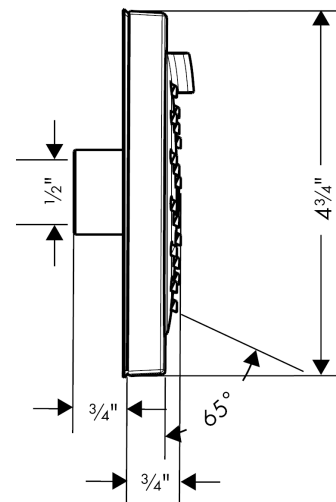

**Raindance S
Bodyspray Square**

Finishes : **chrome** Part no. : **28472001**

Description

Features

- 360° spray adjustable
- Continuous spray mode adjustment
- Flow: 2.5 GPM (9.5 L/Min)
- 1/2" NPT
- material: Plastic

Item details

List Price \$ 282.00

Technology

Compliance

Product image

Scale drawing

Raindance S
Bodyspray Square

Finishes : **chrome** Part no. : **28472001**

Exploded drawing

Year of production: >04/07

**Raindance S
Bodyspray Square**

Finishes : **chrome** Part no. : **28472001**

Spare parts list

Year of production: >04/07

Pos.	Description	Part no.	Price	PU
1	plug with service tool	95484000	-	1
2	filter packing	94246000	-	1