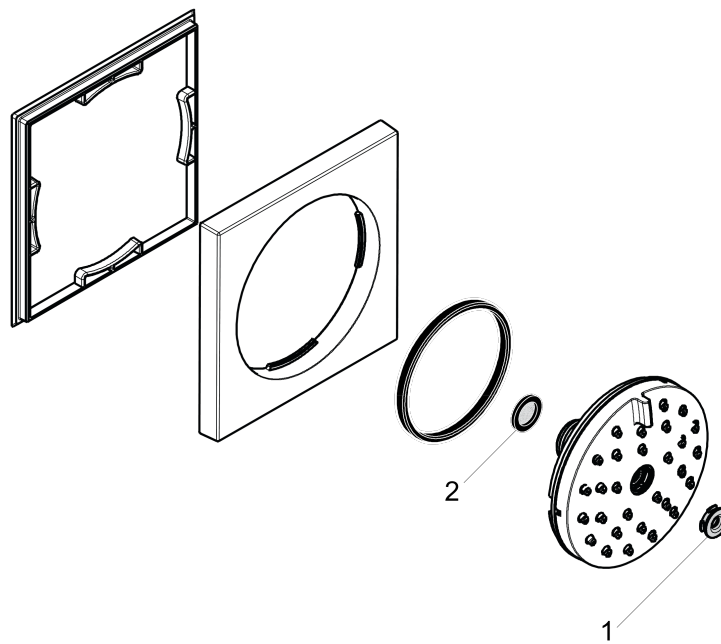

**Raindance S
Bodyspray Square**

Finishes : **chrome** Part no. : **28472001**

Description

Features

- 360° spray adjustable
- Continuous spray mode adjustment
- Flow: 2.5 GPM (9.5 L/Min)
- 1/2" NPT
- material: Plastic

Item details

List Price \$ 282.00

Technology

Compliance

Product image

Scale drawing

Raindance S
Bodyspray Square

Finishes : **chrome** Part no. : **28472001**

Exploded drawing

Year of production: >04/07

**Raindance S
Bodyspray Square**

Finishes : **chrome** Part no. : **28472001**

Spare parts list

Year of production: >04/07

Pos.	Description	Part no.	Price	PU
1	plug with service tool	95484000	-	1
2	filter packing	94246000	-	1