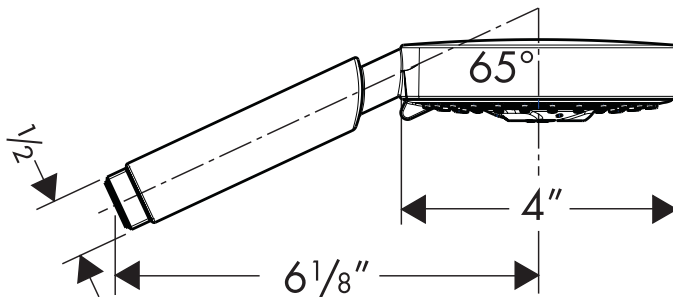

Available Finishes

Chrome	28504001
Brushed Nickel	28504821
Polished Nickel	28504831
Polished Brass	28504931

The measurements shown are for reference only.

Products and specifications shown are subject to change without notice.

Specification sheet revised 1/2008

hansgrohe