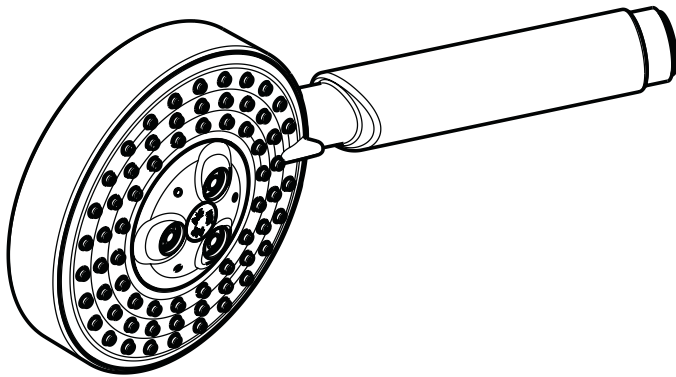

Raindance S 100 AIR 3-Jet Handshower

28504XX1

Product Features

- Oversized spray face
- AIR injection technology
- Rubit™ cleaning system
- Three spray modes: AIR, Whirl AIR, Balance AIR
- 65 no-clog spray channels
- 2.5 gpm max.