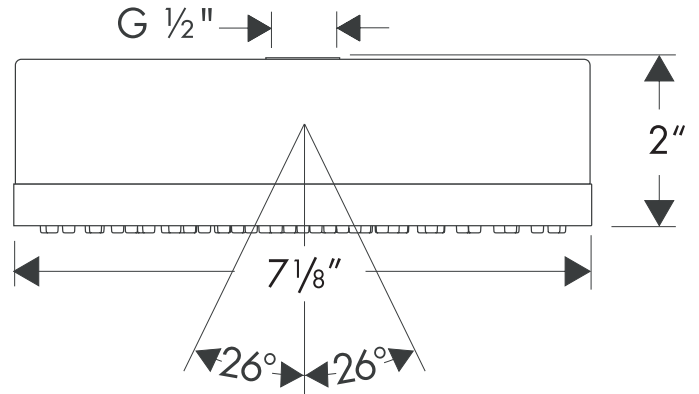

## Product Specification

Solid brass

Rubit™ cleaning system

$\frac{1}{2}''$  female inlet

107 no-clog spray channels

Flow rate 2.5 gpm

**hansgrohe**