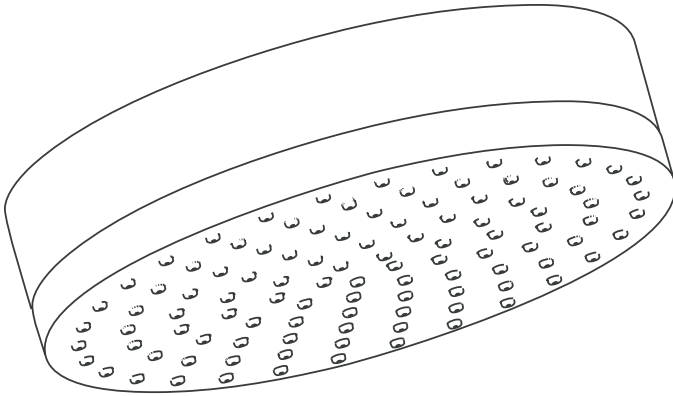

# Axor Citterio Showerhead

## 28489XX1

Available in Chrome (00), Brushed Nickel (82)

## Product Specification

Solid brass

Rubit™ cleaning system

$\frac{1}{2}''$  female inlet

107 no-clog spray channels

Flow rate 2.5 gpm

**hansgrohe**