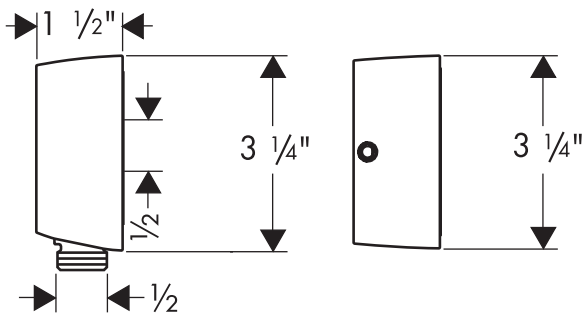

Available Finishes

Chrome	28108001
Brushed Nickel	28108821

Required Accessories

Raindance Allrounder AIR	28110XX1