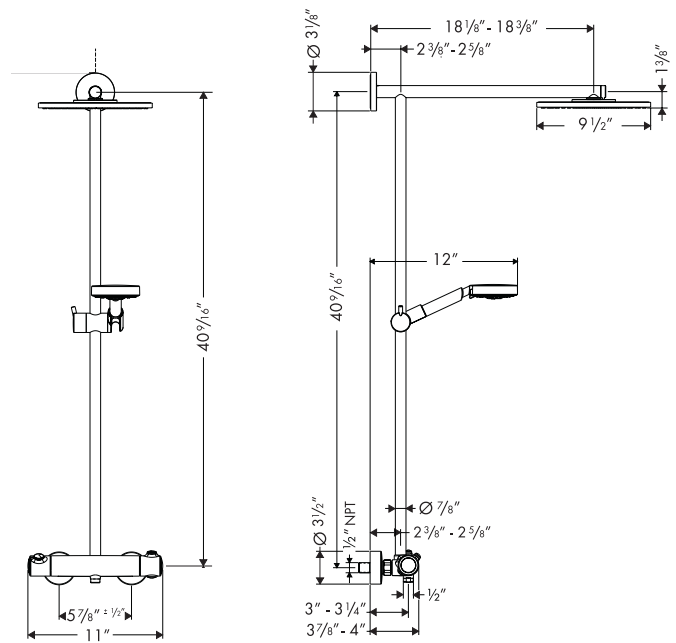

Raindance Showerpipe™ 27160XX1

Available in Chrome (00) and Brushed Nickel (82)

Product Specification

Thermostatic valve with 100° safety stop

Volume control/diverter

10" showerhead

Flow rate 2.5 gpm

Rubit™ cleaning system

Handshower is height and angle adjustable

Flow rate 2.5 gpm

Rubit™ cleaning system

Three spray modes – normal, massage, combination

63" handshower hose

1/2" male NPT hot and cold inlets

hansgrohe