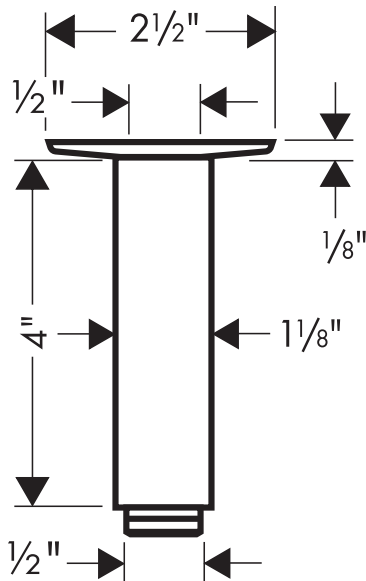

Product Features

- 4" pipe
- 1/2" female inlet, 1/2" male outlet
- Fits showerheads with 1/2" inlet
- Includes escutcheon

Available Finishes

Chrome	27479XX0
Oil Rubbed Bronze	27479620
Steel	27479800
Brushed Nickel	27479820
Polished Nickel	27479830
Polished Brass	27479930

The measurements shown are for reference only.

Products and specifications shown are subject to change without notice.

Specification sheet revised 2/2008