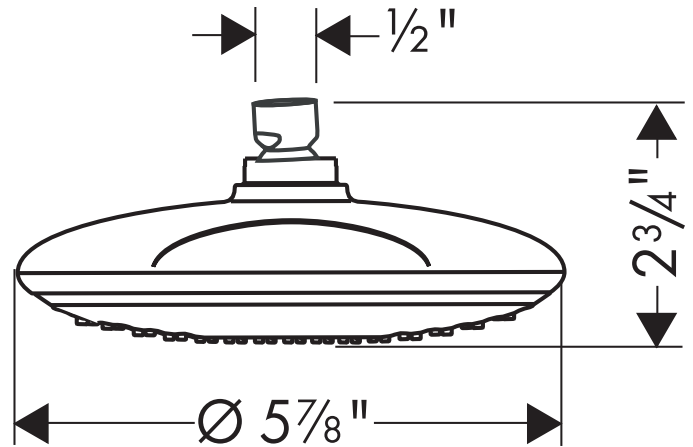

Raindance E 150 AIR 1-Jet Showerhead 27466XX1

Available in Chrome (00), Brushed Nickel (82), Polished Nickel (83), Polished Brass (93)

Product Specification

Oversized spray face
AIR injection technology
Rubit™ cleaning system
Full spray mode
96 no-clog spray channels
Max. flow rate 2.5 gpm