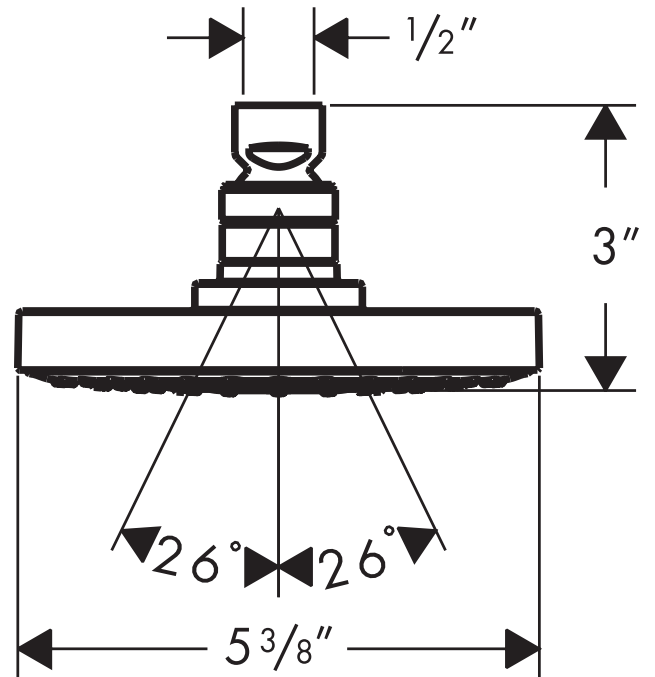

# Raindance S 150 AIR 1-Jet Showerhead 27486XX1

Available in Chrome (00), Brushed Nickel (82)

## Product Specification

Oversized spray face  
AIR injection technology  
Rubit™ cleaning system  
Full spray mode  
96 no-clog spray channels  
Max. flow rate 2.5 gpm

**hansgrohe**