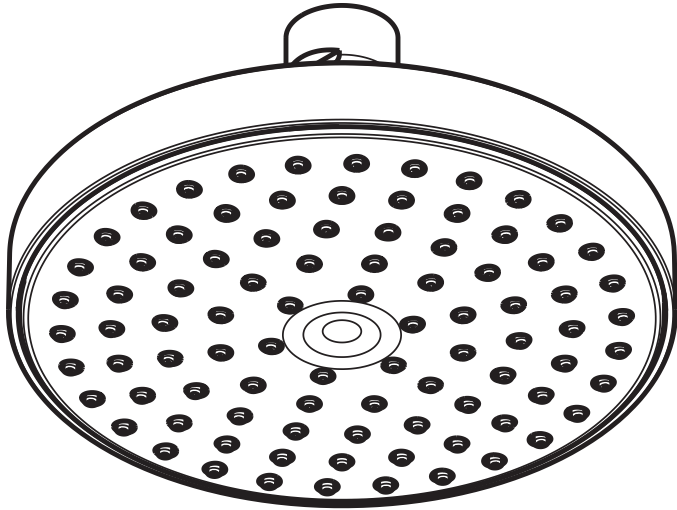

# Raindance S 150 AIR 1-Jet Showerhead 27486XX1

Available in Chrome (00), Brushed Nickel (82)

## Product Specification

Oversized spray face  
AIR injection technology  
Rubit™ cleaning system  
Full spray mode  
96 no-clog spray channels  
Max. flow rate 2.5 gpm

**hansgrohe**