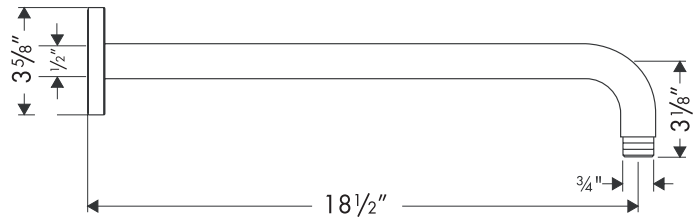

# Raindance Royale Showerarm

27410001

Available in Chrome

## Product Specification

**For use with Raindance Royale AIR showerhead 28420001 only**

1/2" female NPT inlet

3/4" male outlet

90° bend

Includes escutcheon

**hansgrohe**