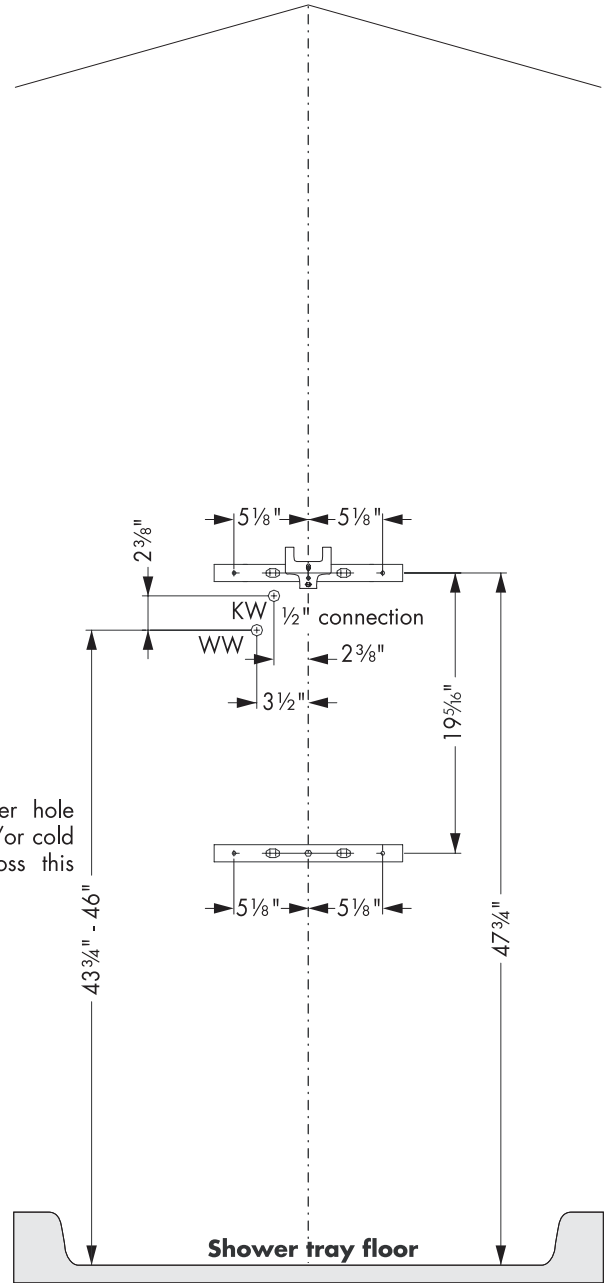

Lift Showerpanel

26871001 Satin Chrome panel with Chrome trim

26870001 White panel with Chrome trim

Product Specification

Thermostatic mixing valve

Quattro diverter with integrated volume control

7" Downpour showerhead

2.5 gpm

Rubit™ cleaning system

Handshower with 2 spray modes

full spray, massage spray

2.5 gpm'

63" Techniflex handshower hose

Protection against back siphonage provided by check valves

Panel is 8" height adjustable

1/2" connections

Available accessory:

corner mount kit (not included): 26215000 (satin chrome), 26214000 (white)

hansgrohe

Roughing-in

Water connections (DN15, 1/2") can be installed on the right or left wall alternatively.

flat wall mount

Before drilling the lower hole pay attention if hot and/or cold water supply pipes cross this area.

corner mount – requires corner mount kit 26214000 or 26215000 (not included)