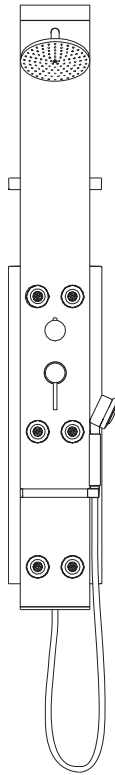

Lift Showerpanel

26871001 Satin Chrome panel with Chrome trim

26870001 White panel with Chrome trim

Product Specification

Thermostatic mixing valve

Quattro diverter with integrated volume control

7" Downpour showerhead

2.5 gpm

Rubit™ cleaning system

Handshower with 2 spray modes

full spray, massage spray

2.5 gpm'

63" Techniflex handshower hose

Protection against back siphonage provided by check valves

Panel is 8" height adjustable

1/2" connections

Available accessory:

corner mount kit (not included): 26215000 (satin chrome), 26214000 (white)

hansgrohe

Roughing-in

Water connections (DN15, 1/2") can be installed on the right or left wall alternatively.

flat wall mount

Before drilling the lower hole pay attention if hot and/or cold water supply pipes cross this area.

corner mount – requires corner mount kit 26214000 or 26215000 (not included)