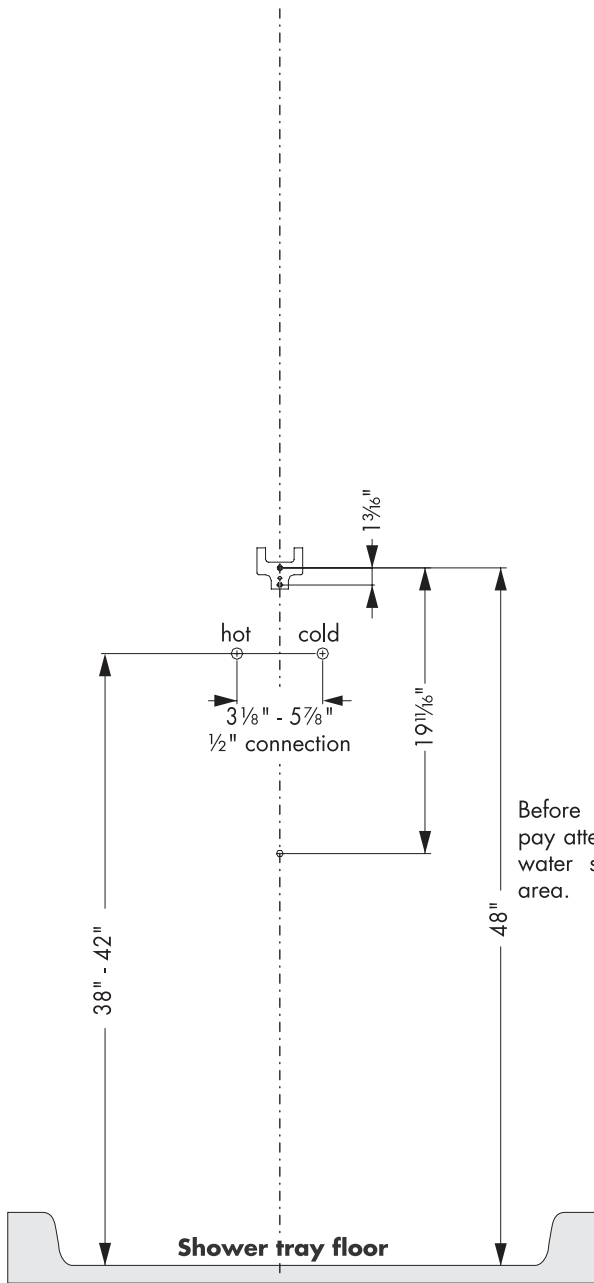

Lift Showerpanel

26871001 Satin Chrome panel with Chrome trim

26870001 White panel with Chrome trim

Product Specification

Thermostatic mixing valve

Quattro diverter with integrated volume control

7" Downpour showerhead

2.5 gpm

Rubit™ cleaning system

Handshower with 2 spray modes

full spray, massage spray

2.5 gpm'

63" Techniflex handshower hose

Protection against back siphonage provided by check valves

Panel is 8" height adjustable

1/2" connections

Available accessory:

corner mount kit (not included): 26215000 (satin chrome), 26214000 (white)

hansgrohe

Roughing-in

Water connections (DN15, 1/2") can be installed on the right or left wall alternatively.

flat wall mount

Before drilling the lower hole pay attention if hot and/or cold water supply pipes cross this area.

corner mount – requires corner mount kit 26214000 or 26215000 (not included)