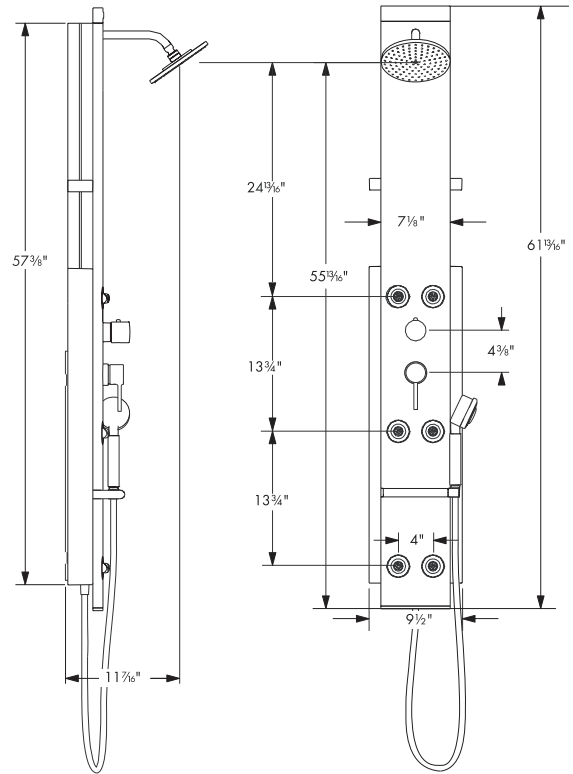

Lift Showerpanel

26871001 Satin Chrome panel with Chrome trim

26870001 White panel with Chrome trim

Product Specification

Thermostatic mixing valve

Quattro diverter with integrated volume control

7" Downpour showerhead

2.5 gpm

Rubit™ cleaning system

Handshower with 2 spray modes

full spray, massage spray

2.5 gpm'

63" Techniflex handshower hose

Protection against back siphonage provided by check valves

Panel is 8" height adjustable

1/2" connections

Available accessory:

corner mount kit (not included): 26215000 (satin chrome), 26214000 (white)

hansgrohe

Roughing-in

Water connections (DN15, 1/2") can be installed on the right or left wall alternatively.

flat wall mount

Before drilling the lower hole pay attention if hot and/or cold water supply pipes cross this area.

corner mount – requires corner mount kit 26214000 or 26215000 (not included)