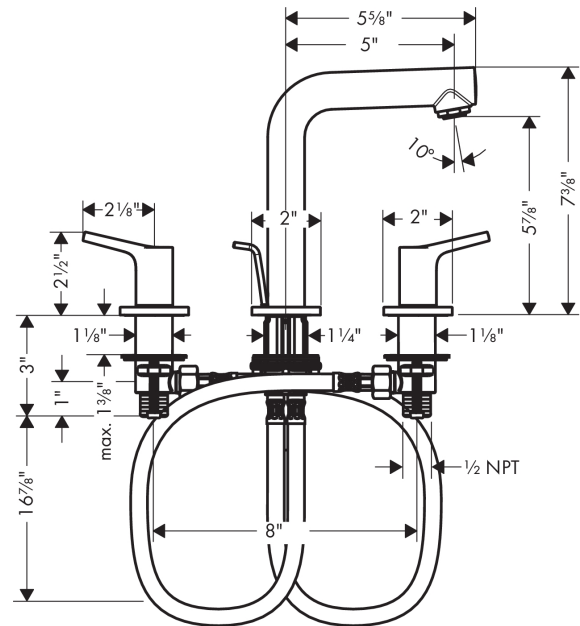

Talis S
Talis S 150 Widespread Faucet
 Finishes : **Chrome** Part no. : **72130001**

Description

Features

- Solid brass
- Aerated spray
- Flow: 1.2 GPM
- 90° ceramic valves
- Includes pop-up assembly

Item details

List Price \$ 384.00

Technology

Compliance

Product image

Scale drawing

Talis S
Talis S 150 Widespread Faucet
Finishes : **Chrome** Part no. : **72130001**

Exploded drawing

Year of production: >11/16

Talis S
Talis S 150 Widespread Faucet

 Finishes : **Chrome** Part no. : **72130001**

Spare parts list

Year of production: >11/16

Pos.	Description	Part no.	Price	PU
1	spout cpl.	92769000	-	1
2	O-ring 18x2,5	98139000	-	1
3	escutcheon Ø 53 mm	95272000	-	1
4	O-ring	92768000	-	1
5	O-ring 11x2	98127000	-	1
6	fixing set (Ø 32)	13961000	-	1
7	lever collar	97548000	-	1
8	connection hose 450 mm M8x0,75 G3/8	97206000	-	1
9	handle	92770000	-	1
10	handle fixing set	98932000	-	1
11	set of color-rings cold / hot water	92225000	-	1
12	escutcheon Ø 52 mm	97285000	-	1
13	stop valve cpl.	97357001	-	1
14	nut	92854000	-	1
15	O-Ring 32x2,5	96364000	-	1
16	O-ring 40x3	92634000	-	1
17	shut off unit left closing	94008000	-	1
18	shut off unit right closing	94009000	-	1
19	pull rod	94083000	-	1
20	aerator M24x1 (4,5 l/min)	92877000	-	1
a	pop up waste	88509000	-	1