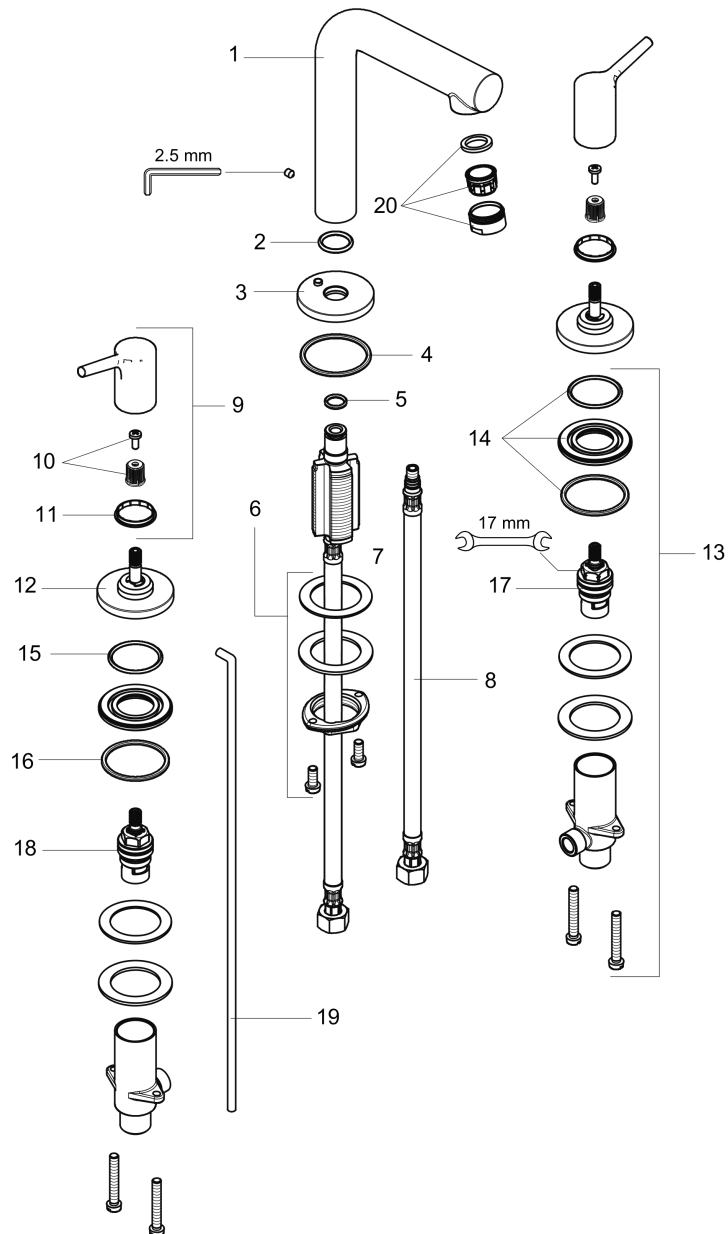

Talis S
Talis S 150 Widespread Faucet
 Finishes : **Chrome** Part no. : **72130001**

Description

Features

- Solid brass
- Aerated spray
- Flow: 1.2 GPM
- 90° ceramic valves
- Includes pop-up assembly

Item details

List Price \$ 384.00

Technology

Compliance

Product image

Scale drawing

Talis S
Talis S 150 Widespread Faucet
Finishes : **Chrome** Part no. : **72130001**

Exploded drawing

Year of production: >11/16

Talis S
Talis S 150 Widespread Faucet

 Finishes : **Chrome** Part no. : **72130001**

Spare parts list

Year of production: >11/16

Pos.	Description	Part no.	Price	PU
1	spout cpl.	92769000	-	1
2	O-ring 18x2,5	98139000	-	1
3	escutcheon Ø 53 mm	95272000	-	1
4	O-ring	92768000	-	1
5	O-ring 11x2	98127000	-	1
6	fixing set (Ø 32)	13961000	-	1
7	lever collar	97548000	-	1
8	connection hose 450 mm M8x0,75 G3/8	97206000	-	1
9	handle	92770000	-	1
10	handle fixing set	98932000	-	1
11	set of color-rings cold / hot water	92225000	-	1
12	escutcheon Ø 52 mm	97285000	-	1
13	stop valve cpl.	97357001	-	1
14	nut	92854000	-	1
15	O-Ring 32x2,5	96364000	-	1
16	O-ring 40x3	92634000	-	1
17	shut off unit left closing	94008000	-	1
18	shut off unit right closing	94009000	-	1
19	pull rod	94083000	-	1
20	aerator M24x1 (4,5 l/min)	92877000	-	1
a	pop up waste	88509000	-	1