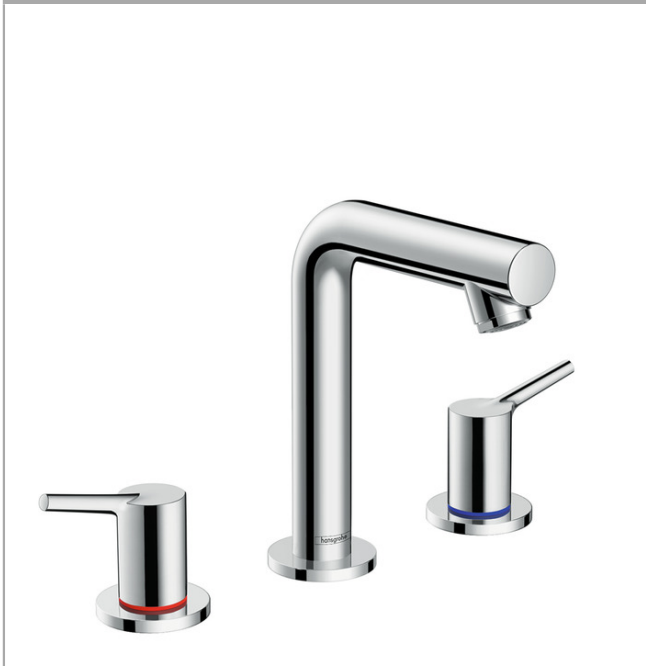

Talis S
Talis S 150 Widespread Faucet
 Finishes : **Chrome** Part no. : **72130001**

Description

Features

- Solid brass
- Aerated spray
- Flow: 1.2 GPM
- 90° ceramic valves
- Includes pop-up assembly

Item details

List Price \$ 384.00

Technology

Compliance

Product image

Scale drawing

Talis S
Talis S 150 Widespread Faucet
Finishes : **Chrome** Part no. : **72130001**

Exploded drawing

Year of production: >11/16

Talis S
Talis S 150 Widespread Faucet

 Finishes : **Chrome** Part no. : **72130001**

Spare parts list

Year of production: >11/16

Pos.	Description	Part no.	Price	PU
1	spout cpl.	92769000	-	1
2	O-ring 18x2,5	98139000	-	1
3	escutcheon Ø 53 mm	95272000	-	1
4	O-ring	92768000	-	1
5	O-ring 11x2	98127000	-	1
6	fixing set (Ø 32)	13961000	-	1
7	lever collar	97548000	-	1
8	connection hose 450 mm M8x0,75 G3/8	97206000	-	1
9	handle	92770000	-	1
10	handle fixing set	98932000	-	1
11	set of color-rings cold / hot water	92225000	-	1
12	escutcheon Ø 52 mm	97285000	-	1
13	stop valve cpl.	97357001	-	1
14	nut	92854000	-	1
15	O-Ring 32x2,5	96364000	-	1
16	O-ring 40x3	92634000	-	1
17	shut off unit left closing	94008000	-	1
18	shut off unit right closing	94009000	-	1
19	pull rod	94083000	-	1
20	aerator M24x1 (4,5 l/min)	92877000	-	1
a	pop up waste	88509000	-	1