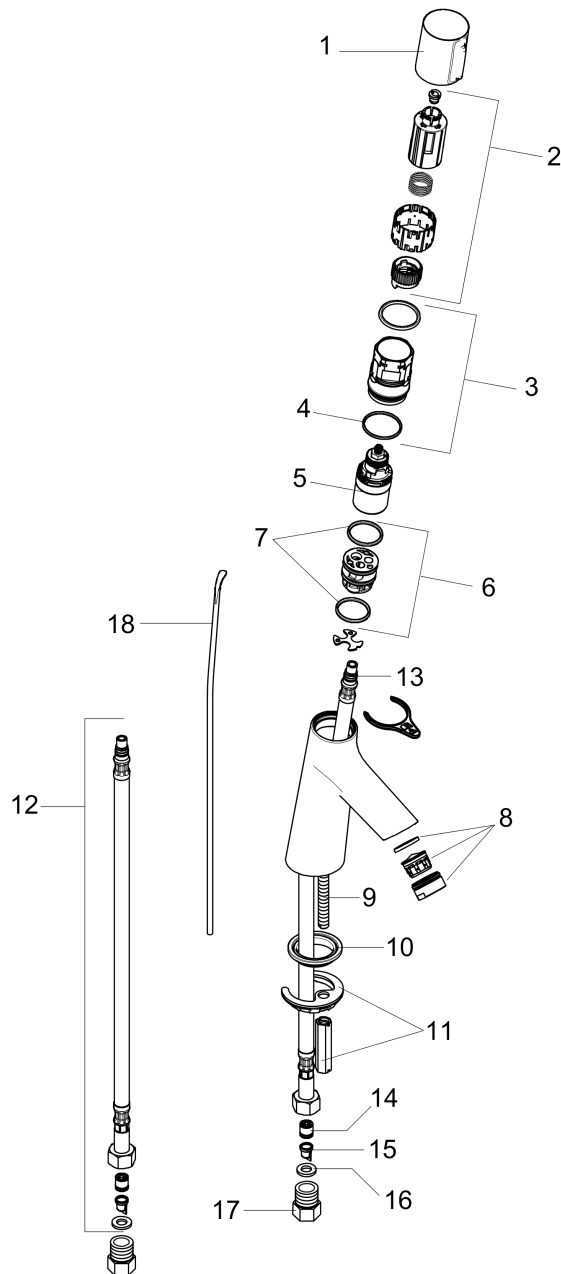

Talis S
Talis Select S 100 Single-Hole Faucet
 Finishes : **Chrome** Part no. : **72042001**

Description

Features

- Solid brass
- Aerated spray
- Flow: 1.2 GPM
- Select cartridge for easy, intuitive operation: Push handle to turn water on and off, and turn to adjust temperature
- Includes pop-up assembly

Item details

List Price \$ 275.00

Technology

Compliance

Product image

Scale drawing

Talis S
Talis Select S 100 Single-Hole Faucet
Finishes : **Chrome** Part no. : **72042001**

Exploded drawing

Year of production: >09/16

Talis S
Talis Select S 100 Single-Hole Faucet

 Finishes : **Chrome** Part no. : **72042001**

Spare parts list

Year of production: >09/16

Pos.	Description	Part no.	Price	PU
1	handle	92525000	-	1
2	adapter for handle	92526000	-	1
3	nut	92528000	-	1
4	O-ring 27x1,5	92527000	-	1
5	cartridge, assy	92529000	-	1
6	adapter for cartridge	98866000	-	1
7	O-ring 23x2	98398000	-	1
8	aerator M24x1 (4,5 l/min)	92877000	-	1
9	screw M8 x 68	97736000	-	1
10	seal Ø 42	98722000	-	1
11	fixing set	96016000	-	1
12	connection hose 600 mm M8x0,75 G3/8	92629000	-	1
13	O-ring 7x1,5	98422000	-	1
14	non return valve DW 10	96456000	-	1
15	filter	92532000	-	1
16	sealing set	92533000	-	1
17	adapter for connection hose	88802000	-	1
18	pull rod	96657000	-	1
a	pop up waste	88509000	-	1