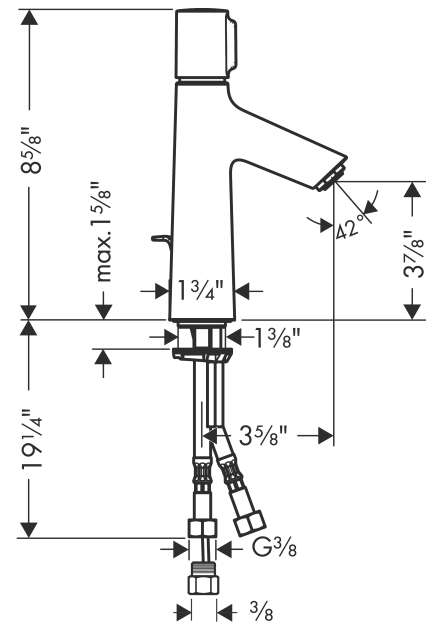

Talis S
Talis Select S 100 Single-Hole Faucet
 Finishes : **Chrome** Part no. : **72042001**

Description

Features

- Solid brass
- Aerated spray
- Flow: 1.2 GPM
- Select cartridge for easy, intuitive operation: Push handle to turn water on and off, and turn to adjust temperature
- Includes pop-up assembly

Item details

List Price \$ 275.00

Technology

Compliance

Product image

Scale drawing

Talis S
Talis Select S 100 Single-Hole Faucet
Finishes : **Chrome** Part no. : **72042001**

Exploded drawing

Year of production: >09/16

Talis S
Talis Select S 100 Single-Hole Faucet

 Finishes : **Chrome** Part no. : **72042001**

Spare parts list

Year of production: >09/16

Pos.	Description	Part no.	Price	PU
1	handle	92525000	-	1
2	adapter for handle	92526000	-	1
3	nut	92528000	-	1
4	O-ring 27x1,5	92527000	-	1
5	cartridge, assy	92529000	-	1
6	adapter for cartridge	98866000	-	1
7	O-ring 23x2	98398000	-	1
8	aerator M24x1 (4,5 l/min)	92877000	-	1
9	screw M8 x 68	97736000	-	1
10	seal Ø 42	98722000	-	1
11	fixing set	96016000	-	1
12	connection hose 600 mm M8x0,75 G3/8	92629000	-	1
13	O-ring 7x1,5	98422000	-	1
14	non return valve DW 10	96456000	-	1
15	filter	92532000	-	1
16	sealing set	92533000	-	1
17	adapter for connection hose	88802000	-	1
18	pull rod	96657000	-	1
a	pop up waste	88509000	-	1