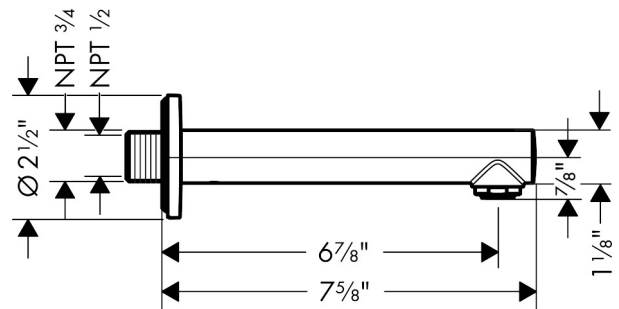

Brand hansgrohe
Art. Name **Talis S** Tub Spout
Art. Nr. 72410141
Surface brushed bronze
Pos. 1

Product Picture

Drawing

Features

- solid Brass
- Includes: 1/2" female and 3/4" male adaptor

Certificates/approvals