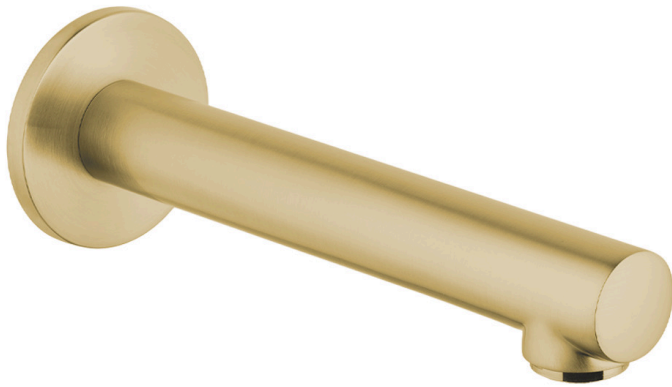

Brand hansgrohe
Art. Name **Talis S** Tub Spout
Art. Nr. 72410141
Surface brushed bronze
Pos. 1

Product Picture

Drawing

Features

- solid Brass
- Includes: 1/2" female and 3/4" male adaptor

Certificates/approvals