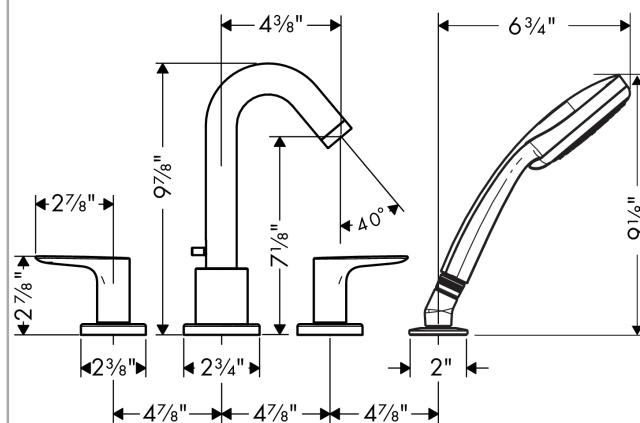

### Features

- Flow: 5.0 GPM
- 90° ceramic valves
- Solid brass
- Integrated double backflow prevention
- Diverter for handshower

## Technology

## Scale drawing

**Logis**
**Logis 4-Hole Roman Tub Set Trim**

 Finishes : **Chrome**    Part no. : **71514001**

**Spare parts list**

Year of production: &gt;07/15

| Pos. | Description                         | Part no. | Price | PU |
|------|-------------------------------------|----------|-------|----|
| 1    | diverter knob                       | 96774000 | -     | 1  |
| 2    | hollow set screw M6x6               | 97660000 | -     | 1  |
| 3    | filter packing                      | 94246000 | -     | 1  |
| 4    | shower holder                       | 28071000 | -     | 1  |
| 5    | set of non return valves DW 15      | 94074000 | -     | 1  |
| 6    | escutcheon Ø 52 mm                  | 97159000 | -     | 1  |
| 7    | escutcheon Ø 70 mm                  | 97779000 | -     | 1  |
| 8    | escutcheon                          | 31098000 | -     | 1  |
| 9    | handle fixing set                   | 94184000 | -     | 1  |
| 10   | selector assy                       | 96775000 | -     | 1  |
| 11   | handshower                          | 04332000 | -     | 1  |
| 12   | set of color-rings cold / hot water | 95819000 | -     | 1  |
| 13   | handle                              | 92779000 | -     | 1  |
| 14   | aerator M24x1 (25 l/min)            | 92512000 | -     | 1  |
| 15   | spout cpl.                          | 95464000 | -     | 1  |