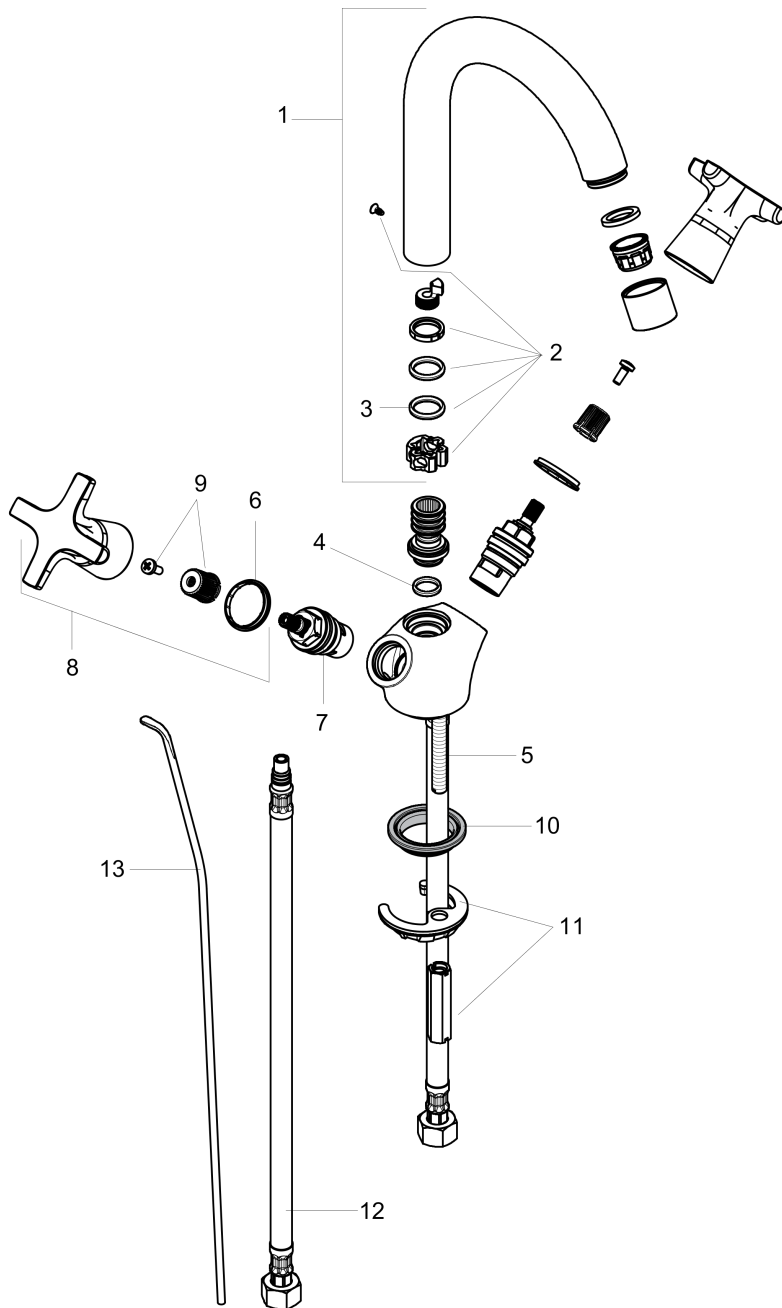

Logis Classic
Logis Classic Single-Hole Two-Handle Faucet
 Finishes : **Chrome** Part no. : **71270001**

Description

Features

- Solid brass
- Aerated spray
- Flow: 1.2 GPM
- 90° ceramic valves
- Includes pop-up assembly
- Swivel range 120°

Item details

List Price \$ 169.00

Technology

Compliance

Product image

Scale drawing

Logis Classic
Logis Classic Single-Hole Two-Handle Faucet
Finishes : **Chrome** Part no. : **71270001**

Exploded drawing

Year of production: >01/16

Logis Classic
Logis Classic Single-Hole Two-Handle Faucet
 Finishes : **Chrome** Part no. : **71270001**

Spare parts list

Year of production: >01/16

Pos.	Description	Part no.	Price	PU
1	spout cpl.	96521000	-	1
2	sealing set	92646000	-	1
3	O-Ring 14x2,5	98189000	-	1
4	O-ring 12x2	98214000	-	1
5	screw M8 x 68	97736000	-	1
6	set of color-rings cold / hot water	92225000	-	1
7	shut off unit right closing	94009001	-	1
8	handle	92222000	-	1
9	handle fixing set	98932000	-	1
10	seal Ø 42	98722000	-	1
11	fixing set	96016000	-	1
12	connection hose 18½" M8x0,75 3/8"	96321001	-	1
13	pull rod	96657000	-	1
a	pop up waste	88509000	-	1