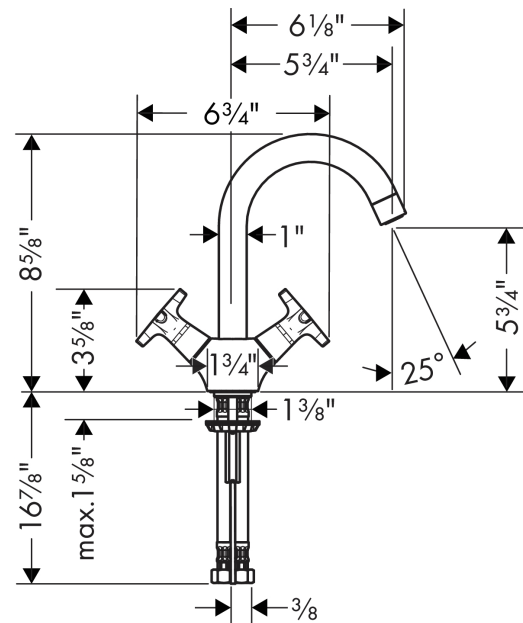

Logis Classic
Logis Classic Single-Hole Two-Handle Faucet
 Finishes : **Chrome** Part no. : **71270001**

Description

Features

- Solid brass
- Aerated spray
- Flow: 1.2 GPM
- 90° ceramic valves
- Includes pop-up assembly
- Swivel range 120°

Item details

List Price \$ 169.00

Technology

Compliance

Product image

Scale drawing

Logis Classic
Logis Classic Single-Hole Two-Handle Faucet
Finishes : **Chrome** Part no. : **71270001**

Exploded drawing

Year of production: >01/16

Logis Classic
Logis Classic Single-Hole Two-Handle Faucet
 Finishes : **Chrome** Part no. : **71270001**

Spare parts list

Year of production: >01/16

Pos.	Description	Part no.	Price	PU
1	spout cpl.	96521000	-	1
2	sealing set	92646000	-	1
3	O-Ring 14x2,5	98189000	-	1
4	O-ring 12x2	98214000	-	1
5	screw M8 x 68	97736000	-	1
6	set of color-rings cold / hot water	92225000	-	1
7	shut off unit right closing	94009001	-	1
8	handle	92222000	-	1
9	handle fixing set	98932000	-	1
10	seal Ø 42	98722000	-	1
11	fixing set	96016000	-	1
12	connection hose 18½" M8x0,75 3/8"	96321001	-	1
13	pull rod	96657000	-	1
a	pop up waste	88509000	-	1