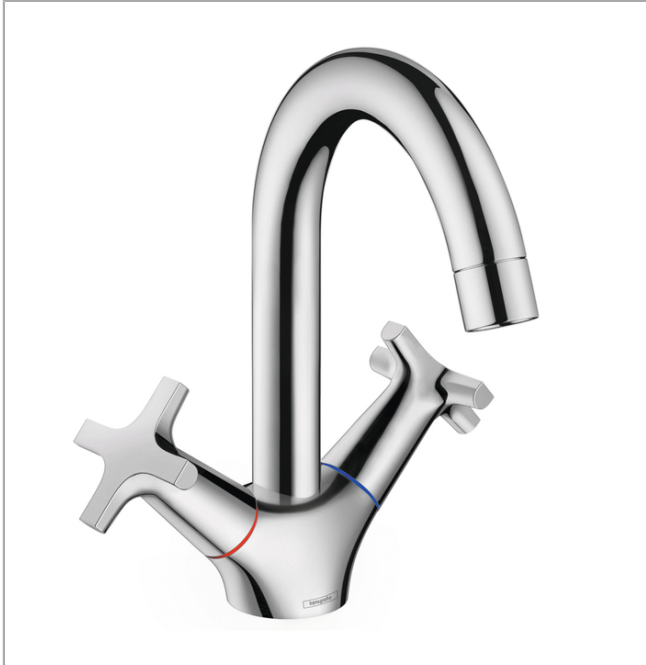

Logis Classic
Logis Classic Single-Hole Two-Handle Faucet
 Finishes : **Chrome** Part no. : **71270001**

Description

Features

- Solid brass
- Aerated spray
- Flow: 1.2 GPM
- 90° ceramic valves
- Includes pop-up assembly
- Swivel range 120°

Item details

List Price \$ 169.00

Technology

Compliance

Product image

Scale drawing

Logis Classic
Logis Classic Single-Hole Two-Handle Faucet
Finishes : **Chrome** Part no. : **71270001**

Exploded drawing

Year of production: >01/16

Logis Classic
Logis Classic Single-Hole Two-Handle Faucet
 Finishes : **Chrome** Part no. : **71270001**

Spare parts list

Year of production: >01/16

Pos.	Description	Part no.	Price	PU
1	spout cpl.	96521000	-	1
2	sealing set	92646000	-	1
3	O-Ring 14x2,5	98189000	-	1
4	O-ring 12x2	98214000	-	1
5	screw M8 x 68	97736000	-	1
6	set of color-rings cold / hot water	92225000	-	1
7	shut off unit right closing	94009001	-	1
8	handle	92222000	-	1
9	handle fixing set	98932000	-	1
10	seal Ø 42	98722000	-	1
11	fixing set	96016000	-	1
12	connection hose 18½" M8x0,75 3/8"	96321001	-	1
13	pull rod	96657000	-	1
a	pop up waste	88509000	-	1