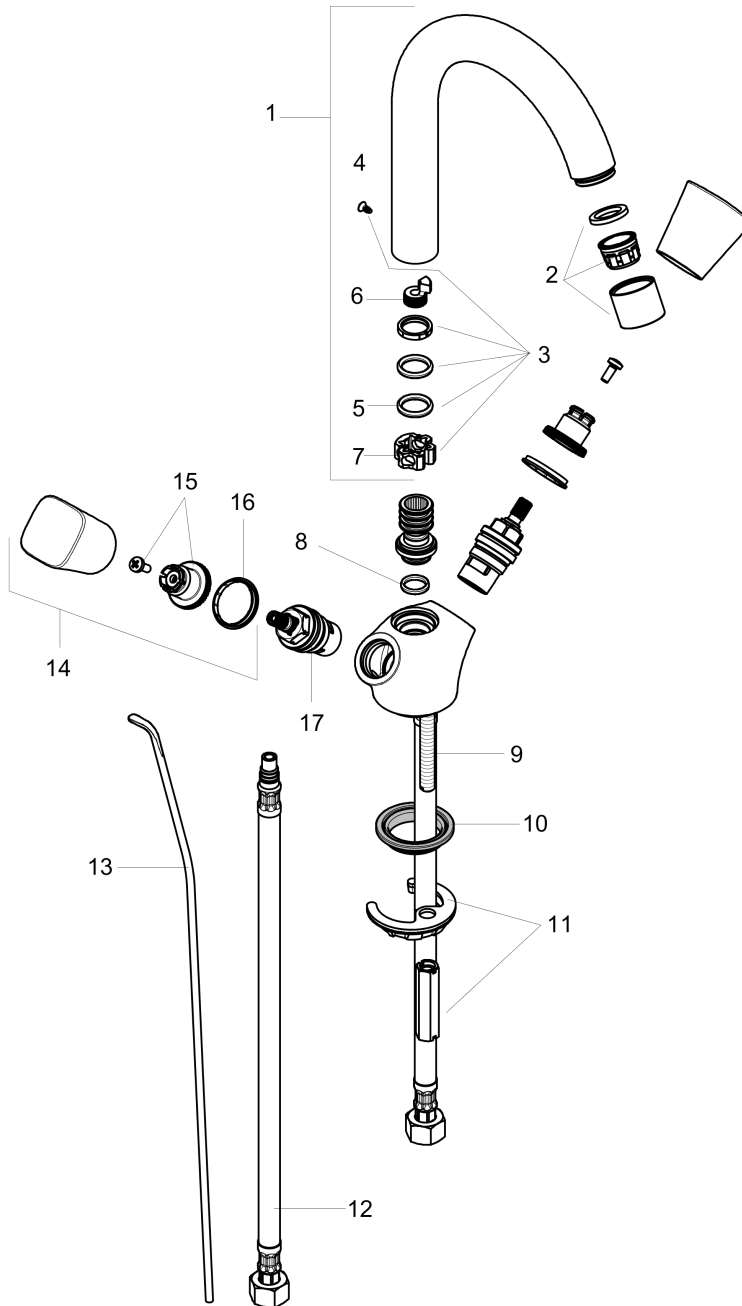

Logis

Logis 150 Single-Hole Two-Handle Faucet

Finishes : **Chrome** Part no. : **71222001**

Description

Features

- Solid brass
- Aerated spray
- Flow: 1.2 GPM
- 90° ceramic valves
- Includes pop-up assembly
- Swivel range 120°

Item details

List Price

\$ 178.00

Technology

Compliance

Product image

Scale drawing

Logis
Logis 150 Single-Hole Two-Handle Faucet
Finishes : **Chrome** Part no. : **71222001**

Exploded drawing

Year of production: >01/16

Logis
Logis 150 Single-Hole Two-Handle Faucet

 Finishes : **Chrome** Part no. : **71222001**

Spare parts list

Year of production: >01/16

Pos.	Description	Part no.	Price	PU
1	spout cpl.	96521000	-	1
2	aerator M22x1 (5 l/min)	95455000	-	1
3	sealing set	92646000	-	1
4	screw	97662000	-	1
5	O-Ring 14x2,5	98189000	-	1
6	locating ring	95579000	-	1
7	axialring	97558000	-	1
8	O-ring 12x2	98214000	-	1
9	screw M8 x 68	97736000	-	1
10	seal Ø 42	98722000	-	1
11	fixing set	96016000	-	1
12	connection hose 18½" M8x0,75 3/8"	96321001	-	1
13	pull rod	96657000	-	1
14	handle	92221000	-	1
15	handle fixing set	94184000	-	1
16	set of color-rings cold / hot water	92225000	-	1
17	shut off unit right closing	94009000	-	1
a	pop up waste	88509000	-	1