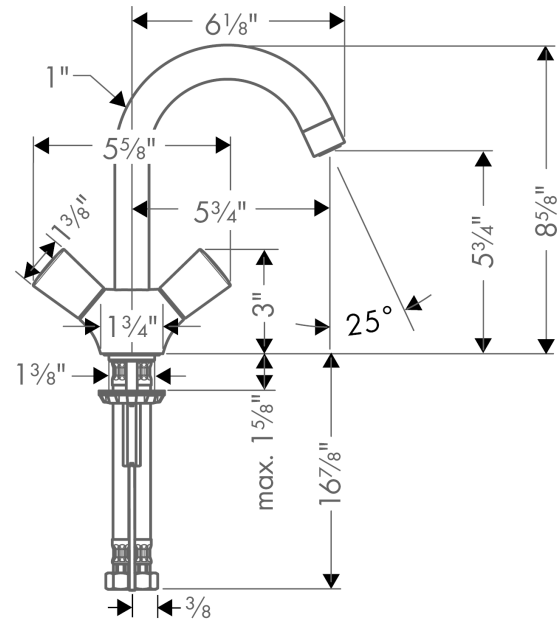

Logis

Logis 150 Single-Hole Two-Handle Faucet

Finishes : **Chrome** Part no. : **71222001**

Description

Features

- Solid brass
- Aerated spray
- Flow: 1.2 GPM
- 90° ceramic valves
- Includes pop-up assembly
- Swivel range 120°

Item details

List Price

\$ 178.00

Technology

Compliance

Product image

Scale drawing

Logis
Logis 150 Single-Hole Two-Handle Faucet
Finishes : **Chrome** Part no. : **71222001**

Exploded drawing

Year of production: >01/16

Logis
Logis 150 Single-Hole Two-Handle Faucet

 Finishes : **Chrome** Part no. : **71222001**

Spare parts list

Year of production: >01/16

Pos.	Description	Part no.	Price	PU
1	spout cpl.	96521000	-	1
2	aerator M22x1 (5 l/min)	95455000	-	1
3	sealing set	92646000	-	1
4	screw	97662000	-	1
5	O-Ring 14x2,5	98189000	-	1
6	locating ring	95579000	-	1
7	axialring	97558000	-	1
8	O-ring 12x2	98214000	-	1
9	screw M8 x 68	97736000	-	1
10	seal Ø 42	98722000	-	1
11	fixing set	96016000	-	1
12	connection hose 18½" M8x0,75 3/8"	96321001	-	1
13	pull rod	96657000	-	1
14	handle	92221000	-	1
15	handle fixing set	94184000	-	1
16	set of color-rings cold / hot water	92225000	-	1
17	shut off unit right closing	94009000	-	1
a	pop up waste	88509000	-	1