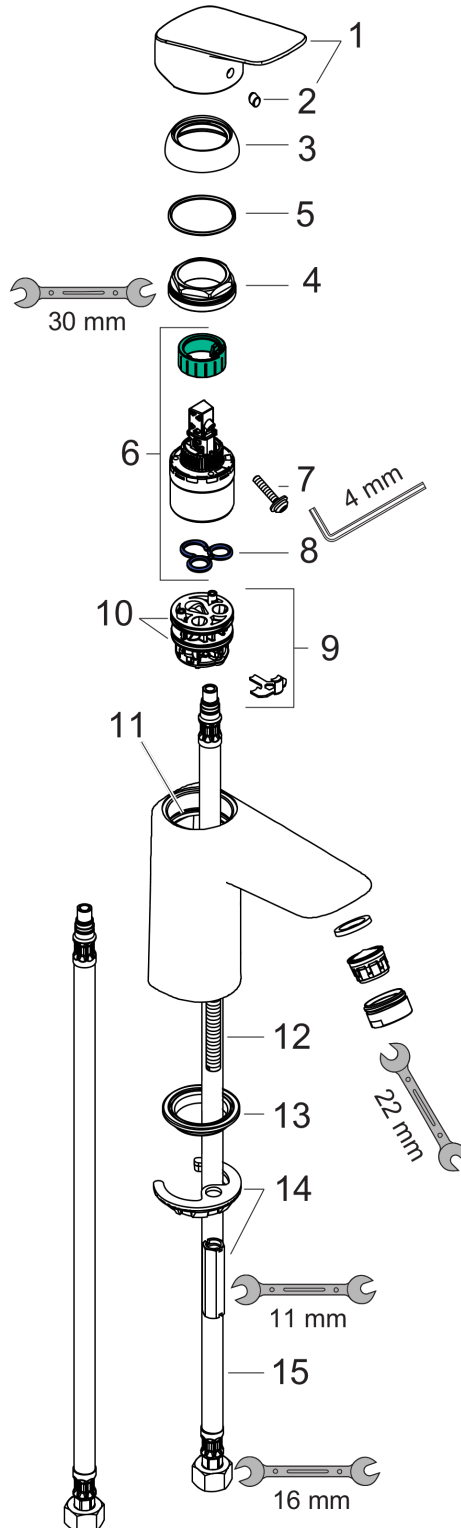

#### Scale drawing

## Logis

Logis 100 Single-Hole Faucet without Pop-Up, 1.0 GPM

Finishes : **Chrome** Part no. : 71104001

### Exploded drawing

Year of production: >07/15

### Spare parts list

Year of production: >07/15

Pos.	Description	Part no.	Price	PU
1	handle	92224000	-	1
2	screw cover	96338000	-	1
3	flange	97406000	-	1
4	nut	97209000	-	1
5	O-Ring 32x2	98193000	-	1
6	cartridge, assy	92730000	-	1
7	locking screw for handle	95140000	-	1
8	seal	95008000	-	1
9	adapter for cartridge	98750000	-	1
10	O-Ring 30x2	98186000	-	1
11	O-ring 35x2	92604000	-	1
12	screw M8 x 68	97736000	-	1
13	seal	97608000	-	1
14	fixing set	96016000	-	1
15	connection hose 18½" M8x0,75 3/8"	96321001	-	1
a	aerator M24x1 (3,5 l/min)	92508000	-	1