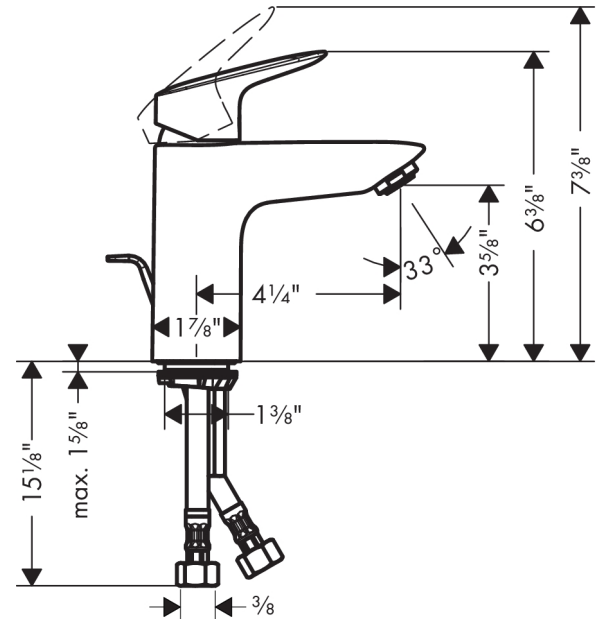

Scale drawing