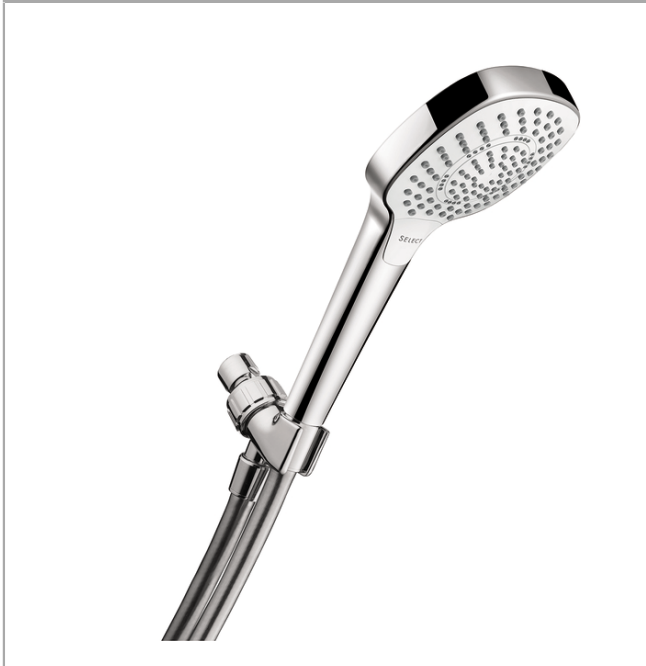

Croma Select E
Croma Select E 110 3-Jet Handshower Set, 2.0 GPM
Finishes : **Chrome** Part no. : **04568000**

Description

Features

- Spray modes: SoftRain, IntenseRain, Massage
- Select button for comfortable alternation of spray modes
- 30° adjustment
- Flow: 2.0 GPM

Comprised of

- Croma Select E 110 3-Jet Handshower, 2.0 GPM (#26811USA)
- Techniflex Hose, 63" (#28276USA)
- Showerarm Mount with shower holder for handshower (#06505AUS)

Item details

List Price $ 149.00

Technology

Compliance

Product image