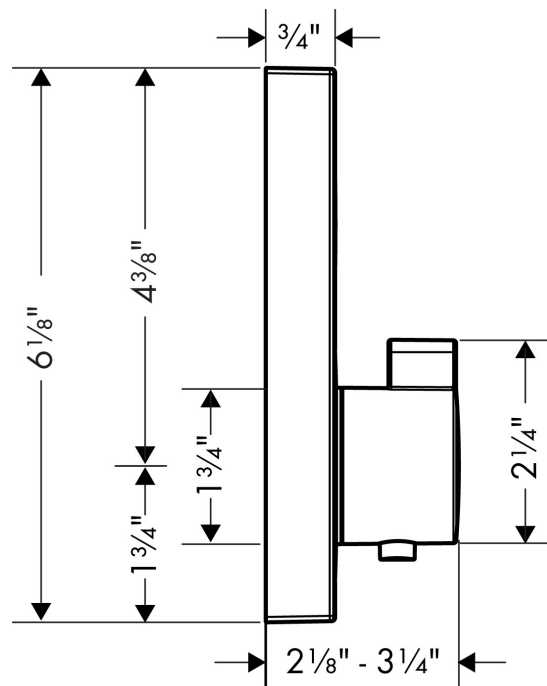

Brand hansgrohe
 Art. Name **ShowerSelect** Thermostatic Trim for 1 Function, Square
 Art. Nr. 15762341
 Surface brushed black chrome
 Pos. 1

Product Picture

Custom finish

Certificates/approvals

Drawing

Technology

Features

- Select push-button on/off control for 1 outlet
- Flow: 7.0 GPM (26.5 L/Min)
- Thermostatic cartridge, Start/stop cartridge
- Anti-scald 100° safety stop
- Optimized for water-efficient shower products
- Thermostat is delivered with On/Off button