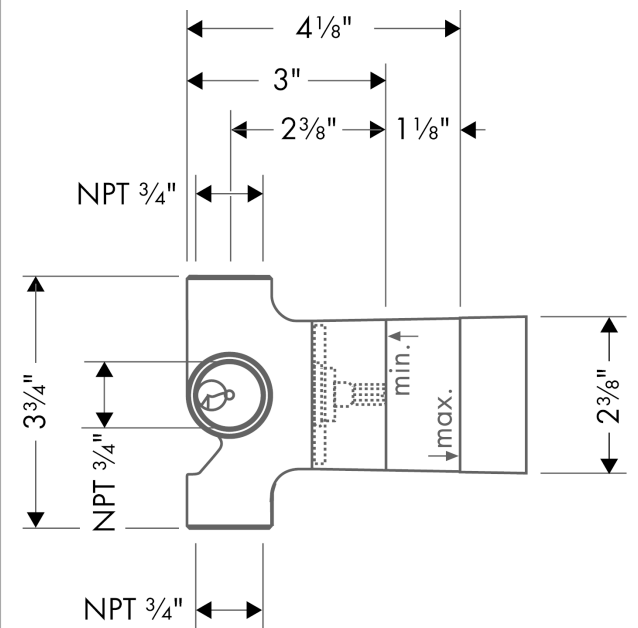

Scale drawing