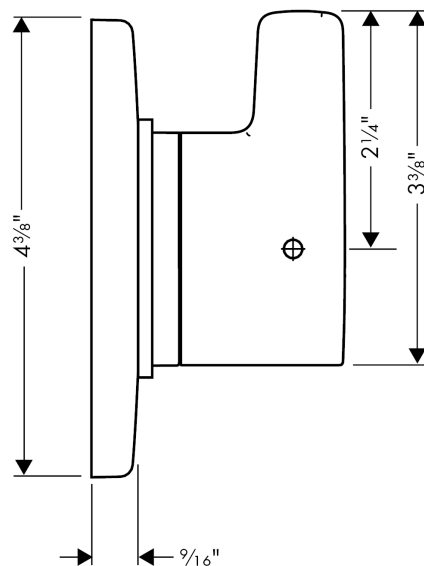

#### Scale drawing

**Rough, Quattro 3-Way Diverter, 3/4"**  
 Finishes : n.a. Part no. : 15930181