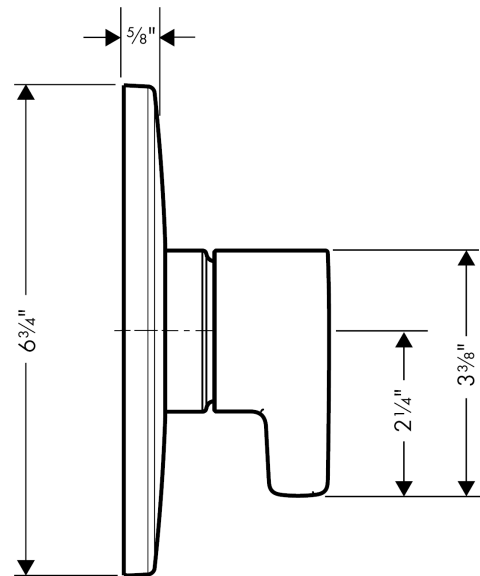

S/E Pressure Balance Trim

Finishes : **Chrome** Part no. : **04355000**

Description

Features

- Flow: 5.5 GPM
- Integrated bypass for use with diverter tub spouts
- Temperature and on/off control for 1 outlet

Required accessories

- iBox Universal Plus Rough with Service Stops, 3/4" (#01850USA)

Item details

List Price \$ 181.00

Compliance

Product image

Scale drawing

Showerarm - 6"

Finishes : **Chrome** Part no. : **27411003**

Description

Features

- Brass
- 1/2" NPT

Item details

List Price \$ 29.00

Product image

Scale drawing