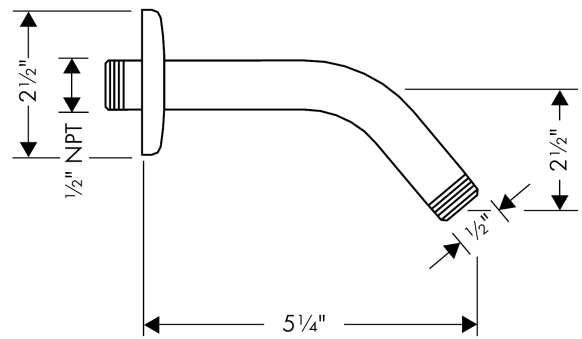

S/E Pressure Balance Trim

Finishes : **Chrome** Part no. : **04355000**

Description

Features

- Flow: 5.5 GPM
- Integrated bypass for use with diverter tub spouts
- Temperature and on/off control for 1 outlet

Finishes : **Chrome** Part no. : **27411003**

Description

Features

- Brass
- 1/2" NPT

Item details

List Price \$ 29.00

Product image

Scale drawing