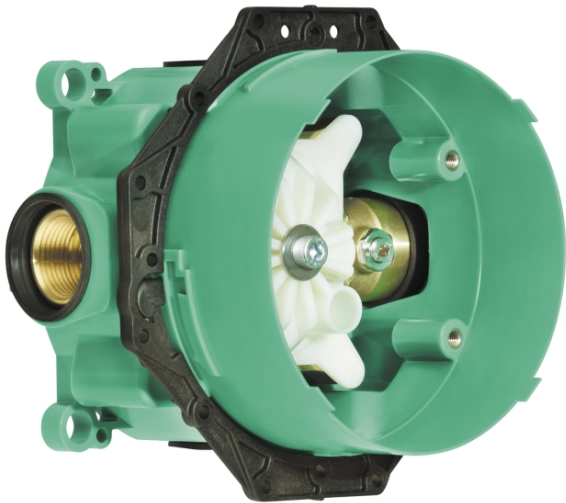

iBox Universal Plus Rough with Service Stops, 3/4"

Finishes : n.a. Part no. : 01850181

Description

Features

- Adjustable installation flange
- Wall seal
- Includes 3/4" plug
- 3/4" NPT
- 180° rotationally-symmetric installation

Optional accessories

- 1" Extension Kit, iBox Universal Plus Rough (#13595XXX)

Item details

List Price \$ 160.00

Compliance

Product image

Scale drawing

Ecostat

S/E Pressure Balance Trim

Finishes : **Chrome** Part no. : **04355000**

Description

Features

- Flow: 5.5 GPM
- Integrated bypass for use with diverter tub spouts
- Temperature and on/off control for 1 outlet

Finishes : **Chrome** Part no. : **27411003**

Description

Features

- Brass
- 1/2" NPT

Item details

List Price \$ 29.00

Product image

Scale drawing