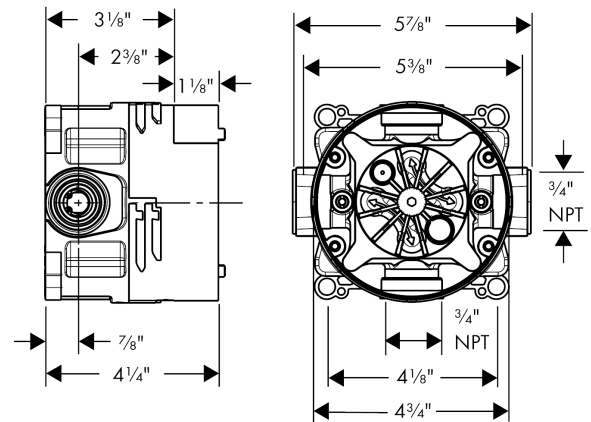

Scale drawing