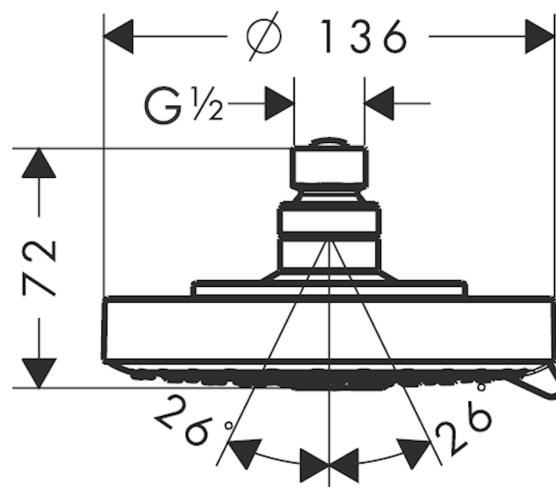

Scale drawing