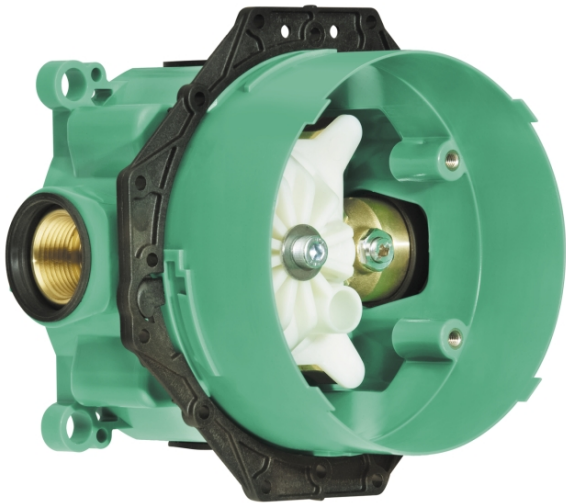

iBox Universal Plus Rough with Service Stops, 3/4"

Finishes : n.a. Part no. : 01850181

Description

Features

- Adjustable installation flange
- Wall seal
- Includes 3/4" plug
- 3/4" NPT
- 180° rotationally-symmetric installation

Optional accessories

- 1" Extension Kit, iBox Universal Plus Rough (#13595XXX)

Item details

List Price $ 160.00

Compliance

Product image