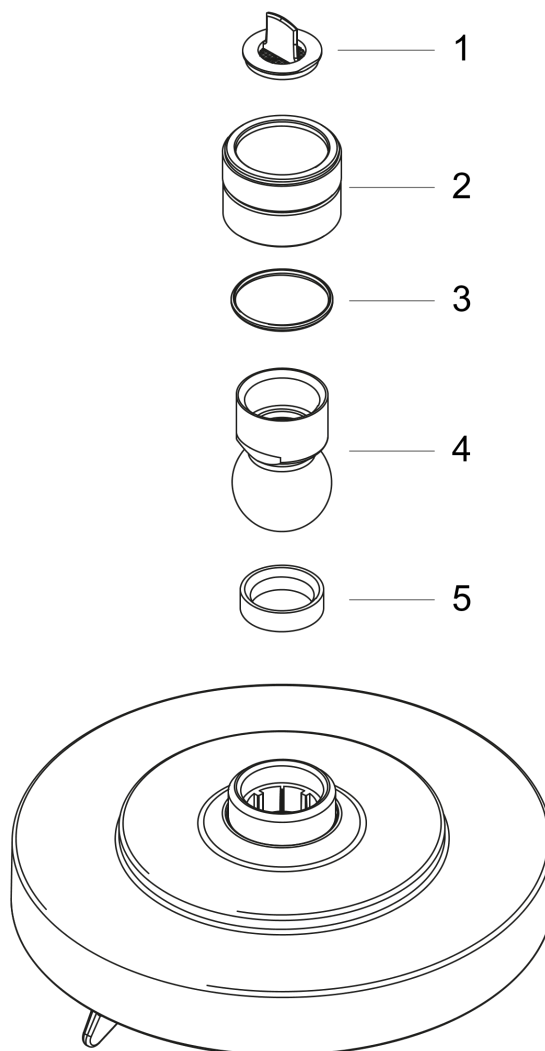

#### Product image

#### Scale drawing

## Raindance

Raindance S 150 Air 3jet Overhead Shower DN15 with pivot joint

Surfaces: **chrome** Article Number: **27495000**

### Exploded Drawing

Year of production: 03/10 - 12/13