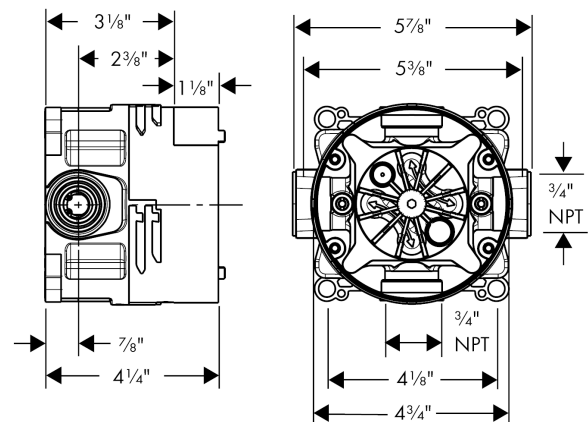

Optional accessories

- 1" Extension Kit, iBox Universal Plus Rough (#13595XXX)

Item details

List Price \$ 160.00

Compliance

Product image

Scale drawing

Croma 100

Croma C 100 3-Jet Showerhead

Finishes : **Chrome** Part no. : **04070000**

Description

Features

- 75 no-clog spray channels
- Spray modes: Full, Pulsating Massage, Intense Turbo
- Flow: 2.5 GPM
- adjustment with shift on overhead shower
- grey spray disc

Finishes : **Chrome** Part no. : **15404001**

Description

Features

- Flow: 5.5 GPM
- Integrated bypass for use with diverter tub spouts
- Temperature and on/off control for 1 outlet

Required accessories

- iBox Universal Plus Rough with Service Stops, 3/4" (#01850USA)

Item details

List Price \$ 181.00

Compliance

Product image

Scale drawing

Showerarm - 6"

Finishes : **Chrome** Part no. : **27411003**

Description