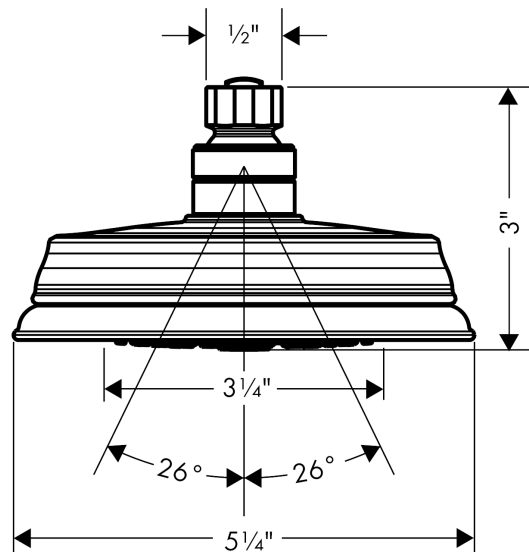

Item details

List Price \$ 84.00

Technology

Compliance

Product image

Scale drawing

Metris C

C Pressure Balance Trim

Finishes : **Chrome** Part no. : **15404001**

Description

Features

- Flow: 5.5 GPM
- Integrated bypass for use with diverter tub spouts
- Temperature and on/off control for 1 outlet

Required accessories

- iBox Universal Plus Rough with Service Stops, 3/4" (#01850USA)

Item details

List Price \$ 181.00

Compliance

Product image

Scale drawing

Showerarm - 6"

Finishes : **Chrome** Part no. : **27411003**

Description