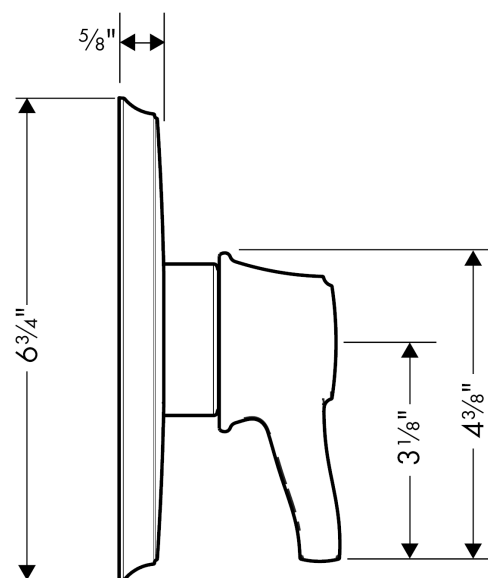

Finishes : **Chrome** Part no. : **15404001**

Description

Features

- Flow: 5.5 GPM
- Integrated bypass for use with diverter tub spouts
- Temperature and on/off control for 1 outlet

Required accessories

- iBox Universal Plus Rough with Service Stops, 3/4" (#01850USA)

Item details

List Price \$ 181.00

Compliance

Product image

Scale drawing

Showerarm - 6"

Finishes : **Chrome** Part no. : **27411003**

Description

Features

- Brass
- 1/2" NPT

Item details

List Price \$ 29.00

Product image

Scale drawing