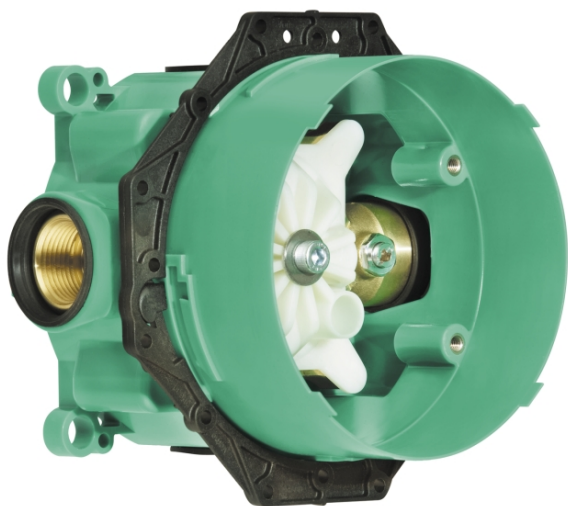

iBox Universal Plus Rough with Service Stops, 3/4"

Finishes : n.a. Part no. : 01850181

Description

Features

- Adjustable installation flange
- Wall seal
- Includes 3/4" plug
- 3/4" NPT
- 180° rotationally-symmetric installation

Optional accessories

- 1" Extension Kit, iBox Universal Plus Rough (#13595XXX)

Item details

List Price \$ 160.00

Compliance

Product image

Scale drawing

Croma 100

Croma C 100 3-Jet Showerhead

Finishes : **Chrome** Part no. : **04070000**

Description

Features

- 75 no-clog spray channels
- Spray modes: Full, Pulsating Massage, Intense Turbo
- Flow: 2.5 GPM
- adjustment with shift on overhead shower
- grey spray disc

Finishes : **Chrome** Part no. : **15404001**

Description

Features

- Flow: 5.5 GPM
- Integrated bypass for use with diverter tub spouts
- Temperature and on/off control for 1 outlet

Required accessories

- iBox Universal Plus Rough with Service Stops, 3/4" (#01850USA)