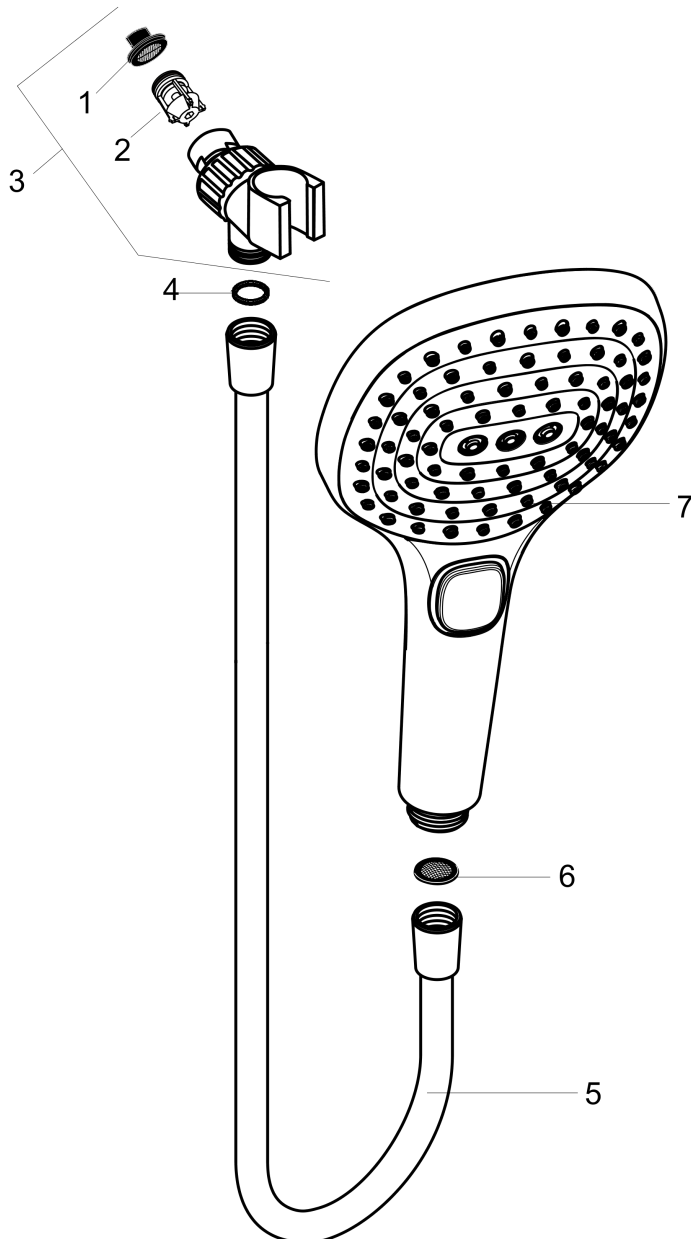

### Product image

### Scale drawing

**Raindance Select E**  
**Raindance Select E 120 AIR 3-Jet Handshower Set**  
Finishes : **Chrome**    Part no. : **04541000**

## Exploded drawing

Year of production: >04/15

**Raindance Select E**  
**Raindance Select E 120 AIR 3-Jet Handshower Set**  
 Finishes : **Chrome** Part no. : **04541000**