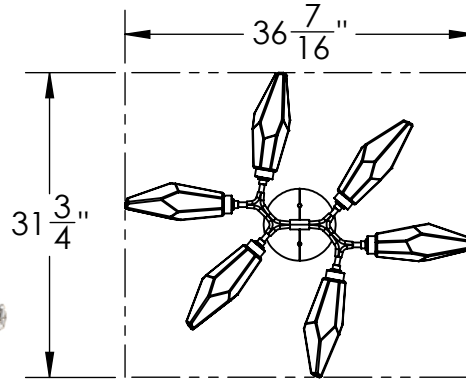

All dimensions are shown in inches unless otherwise stated.

MOUNTING PLATE

Mounting Method: J-Box

**PRODUCT DESCRIPTION**

An eye-catching ceiling solution, this versatile branch-style flush mount features six 'Rock Crystal' artisan blown glass shades with a metal canopy. Integrated LED light illuminates each glass shade without the distraction of a filament bulb. Offered in four glass colors and eight finishes. Choose 2700K or 3000K CCT integrated LED.

Weight(lbs.): 16LBS

UL Rating: Dry

Top Diffuser: Closed Glass

Bottom Diffuser: Closed Glass

Light Source: DC LED

Electrical Qty: 6

Wattage (Watts):16

Voltage (Volts): 120 V

All Hammerton fixtures are handcrafted by artisans. Subtle imperfections reflect the mark of the artisan and should be expected in any handcrafted product. Dimensions may vary up to 7/8".

Rev (A) 8/19/2021