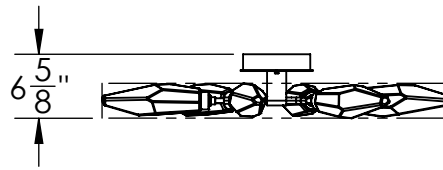

All dimensions are shown in inches unless otherwise stated.

MOUNTING PLATE

Mounting Method: J-Box

**PRODUCT DESCRIPTION**

An eye-catching ceiling solution, this versatile branch-style flush mount features six 'Rock Crystal' artisan blown glass shades with a metal canopy. Integrated LED light illuminates each glass shade without the distraction of a filament bulb. Offered in four glass colors and eight finishes. Choose 2700K or 3000K CCT integrated LED.

Weight(lbs.): 16LBS

UL Rating: Dry

Top Diffuser: Closed Glass

Bottom Diffuser: Closed Glass

Light Source: DC LED

Electrical Qty: 6

Wattage (Watts):16

Voltage (Volts): 120 V