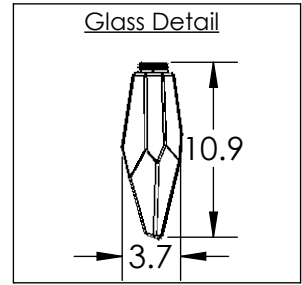

All dimensions are shown in inches unless otherwise stated.

MOUNTING PLATE

Mounting Method: J-Box

**PRODUCT DESCRIPTION**

An eye-catching ceiling solution, this versatile branch-style flush mount features six 'Rock Crystal' artisan blown glass shades with a metal canopy. Integrated LED light illuminates each glass shade without the distraction of a filament bulb. Offered in four glass colors and eight finishes. Choose 2700K or 3000K CCT integrated LED.

**PRODUCT SPECIFICATION**

Construction: Aluminum Body, Blown Glass

Finish Options: 

FB	GB	GM*	HB*	MB	BS	RB*	SN*
----	----	-----	-----	----	----	-----	-----

Glass Options: 

SG	CS	BG	AG
----	----	----	----

Suspension Method: Ceiling Mounted

Weight(lbs.): 16LBS

UL Rating: Dry

Top Diffuser: Closed Glass

Bottom Diffuser: Closed Glass

Light Source: DC LED

Electrical Qty: 6

Wattage (Watts):16

Voltage (Volts): 120 V

All Hammerton fixtures are handcrafted by artisans. Subtle imperfections reflect the mark of the artisan and should be expected in any handcrafted product. Dimensions may vary up to 7/8".

Rev (A) 8/19/2021