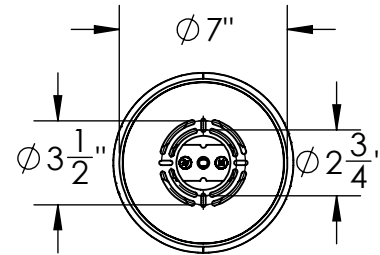

All dimensions are shown in inches unless otherwise stated.

MOUNTING PLATE

Mounting Method: J-Box

**PRODUCT DESCRIPTION**

An eye-catching ceiling solution, this versatile branch-style flush mount features six 'Rock Crystal' artisan blown glass shades with a metal canopy. Integrated LED light illuminates each glass shade without the distraction of a filament bulb. Offered in four glass colors and eight finishes. Choose 2700K or 3000K CCT integrated LED.

**PRODUCT SPECIFICATION**

Construction: Aluminum Body, Blown Glass

Finish Options: 

FB	GB	GM*	HB*	MB	BS	RB*	SN*
----	----	-----	-----	----	----	-----	-----

Glass Options: 

SG	CS	BG	AG
----	----	----	----

Suspension Method: Ceiling Mounted

Weight(lbs.): 16LBS

UL Rating: Dry

Top Diffuser: Closed Glass

Bottom Diffuser: Closed Glass

Light Source: DC LED

Electrical Qty: 6

Wattage (Watts):16

Voltage (Volts): 120 V

All Hammerton fixtures are handcrafted by artisans. Subtle imperfections reflect the mark of the artisan and should be expected in any handcrafted product. Dimensions may vary up to 7/8".

Rev (A) 8/19/2021