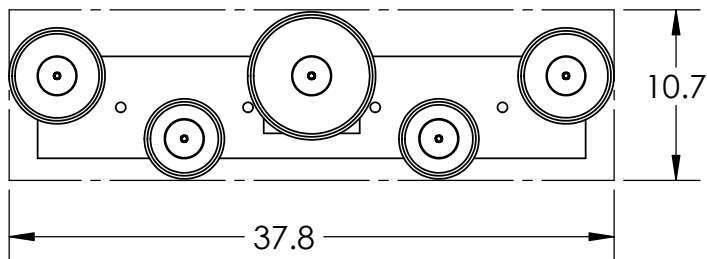

Collection: APOTHECARY

Product #: PLB0041-05

CORD AND SOCKET COLOR
TO MATCH FINISH

LIGHT FIXTURE INCLUDES:

2 SMALL VASES

1 MEDIUM VASE

2 LARGE VASES

Bulbs Not Included

Visit hammertonstudio.com for product options and specifications.

6/7/2016 (A)

Mounting Packet: X	Electrical Type: INCANDESCENT
Approximate lbs.: 30	Bulb Qty: 5 Bulb Type: A19
Finish: SEE WEB SITE FOR OPTIONS	Wattage: 40 Voltage: 120
Top Diffuser: CLOSED	Socket Type: MEDIUM, E26
Bottom Diffuser: OPEN	UL Location: DRY

Mounting Detail

MOUNTS TO BUILDING STRUCTURE

All fixtures created by Hammerton are handcrafted by artisans. Dimensions may vary up to 7/8".

© Copyright 2016. All rights in design, detail or invention of this drawing are reserved as the property of Hammerton. Any imitation or adaptation without written consent is strictly prohibited.