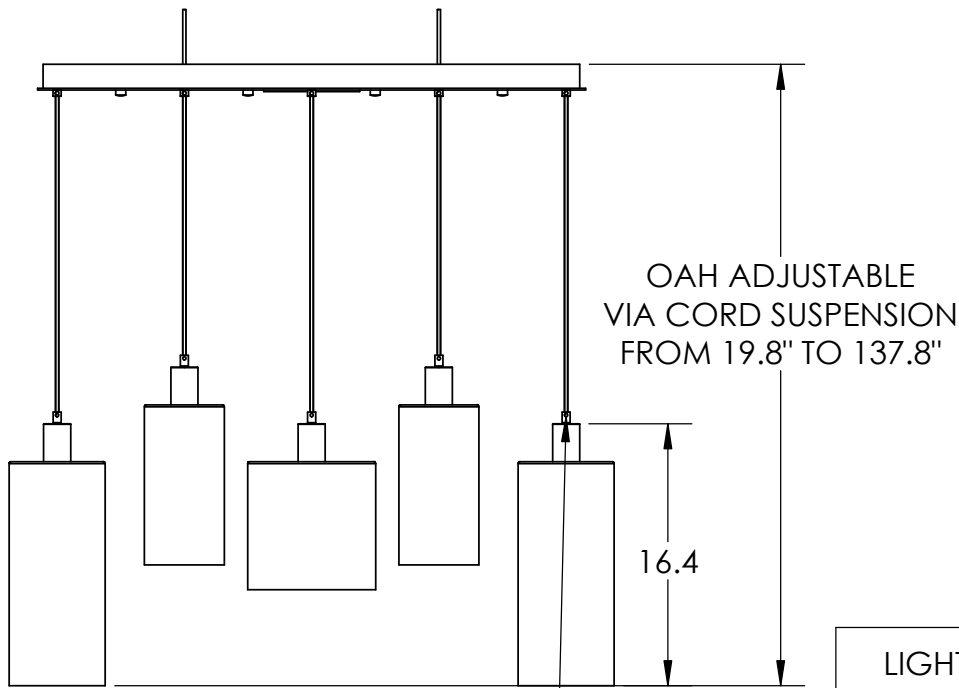

Collection: APOTHECARY

Product #: PLB0041-05

CORD AND SOCKET COLOR
TO MATCH FINISH

LIGHT FIXTURE INCLUDES:

2 SMALL VASES

1 MEDIUM VASE

2 LARGE VASES

Bulbs Not Included

Visit hammertonstudio.com for product options and specifications.

6/7/2016 (A)

Mounting Packet: X	Electrical Type: INCANDESCENT
Approximate lbs.: 30	Bulb Qty: 5 Bulb Type: A19
Finish: SEE WEB SITE FOR OPTIONS	Wattage: 40 Voltage: 120
Top Diffuser: CLOSED	Socket Type: MEDIUM, E26
Bottom Diffuser: OPEN	UL Location: DRY

Mounting Detail

MOUNTS TO BUILDING STRUCTURE

All fixtures created by Hammerton are handcrafted by artisans. Dimensions may vary up to 7/8".

© Copyright 2016. All rights in design, detail or invention of this drawing are reserved as the property of Hammerton. Any imitation or adaptation without written consent is strictly prohibited.