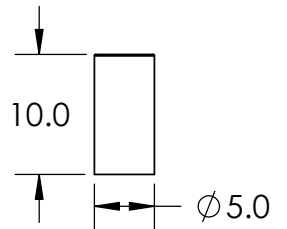

LIGHT FIXTURE INCLUDES:

2 SMALL VASES