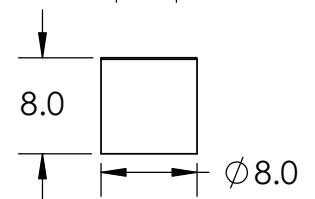

1 MEDIUM VASE