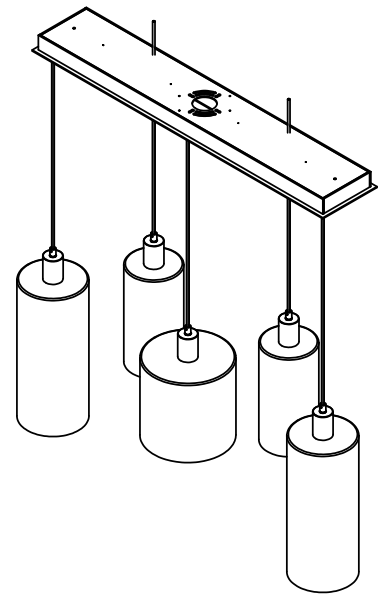

Collection: APOTHECARY

Product #: PLB0041-05

CORD AND SOCKET COLOR
TO MATCH FINISH

LIGHT FIXTURE INCLUDES:

2 SMALL VASES

1 MEDIUM VASE

2 LARGE VASES

Bulbs Not Included

Visit hammertonstudio.com for product options and specifications.

6/7/2016 (A)

Mounting Packet: X	Electrical Type: INCANDESCENT
Approximate lbs.: 30	Bulb Qty: 5 Bulb Type: A19
Finish: SEE WEB SITE FOR OPTIONS	Wattage: 40 Voltage: 120
Top Diffuser: CLOSED	Socket Type: MEDIUM, E26
Bottom Diffuser: OPEN	UL Location: DRY

Mounting Detail

MOUNTS TO BUILDING STRUCTURE

All fixtures created by Hammerton are handcrafted by artisans. Dimensions may vary up to 7/8".

© Copyright 2016. All rights in design, detail or invention of this drawing are reserved as the property of Hammerton. Any imitation or adaptation without written consent is strictly prohibited.