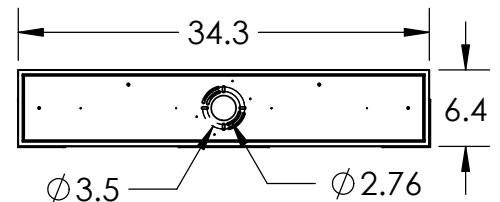

Collection: APOTHECARY

Product #: PLB0041-05

CORD AND SOCKET COLOR
TO MATCH FINISH

LIGHT FIXTURE INCLUDES:

2 SMALL VASES

1 MEDIUM VASE

2 LARGE VASES

Bulbs Not Included

Visit hammertonstudio.com for product options and specifications.

6/7/2016 (A)

Mounting Packet: X	Electrical Type: INCANDESCENT
Approximate lbs.: 30	Bulb Qty: 5 Bulb Type: A19
Finish: SEE WEB SITE FOR OPTIONS	Wattage: 40 Voltage: 120
Top Diffuser: CLOSED	Socket Type: MEDIUM, E26
Bottom Diffuser: OPEN	UL Location: DRY

Mounting Detail

MOUNTS TO BUILDING STRUCTURE

All fixtures created by Hammerton are handcrafted by artisans. Dimensions may vary up to 7/8".

© Copyright 2016. All rights in design, detail or invention of this drawing are reserved as the property of Hammerton. Any imitation or adaptation without written consent is strictly prohibited.