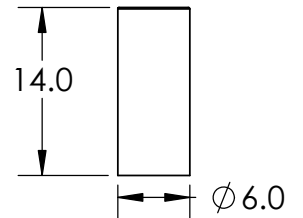

2 LARGE VASES

Bulbs Not Included

Visit hammertonstudio.com for product options and specifications.

6/7/2016 (A)

Mounting Packet: X	Electrical Type: INCANDESCENT
Approximate lbs.: 30	Bulb Qty: 5 Bulb Type: A19
Finish: SEE WEB SITE FOR OPTIONS	Wattage: 40 Voltage: 120
Top Diffuser: CLOSED	Socket Type: MEDIUM, E26
Bottom Diffuser: OPEN	UL Location: DRY