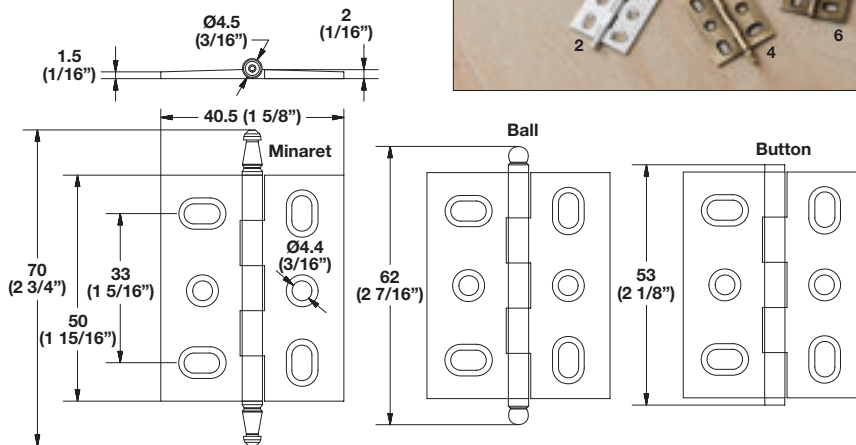

ELITE

Häfele's ELITE Decorative Butt Hinge program provides a complete assortment of hinge choices to complement your decorative hardware.

- Solid brass hinges with decorative finials
- Beautiful finishes designed to complement your handle or knob
- For inset face frame doors
- Mortised on cabinet and/or door side
- 2-way adjustable
- Order #6 x 5/8" screws separately below

Mortised

Material: Brass

Finish	Recommended screw finish	#	Minaret finial	#	Ball finial	#	Button finial
antique brass	antique english	4	354.17.100	5	354.17.120	6	354.17.140
oil-rubbed bronze	stat bronze	22	354.17.110	23	354.17.130	24	354.17.150
polished chrome	zinc	1	354.17.200	2	354.17.210	3	354.17.220
black	stat bronze	16	354.17.300	17	354.17.310	18	354.17.320
satin chrome	nickel	10	354.17.400	11	354.17.410	12	354.17.420
brushed nickel	nickel	25	354.17.600	26	354.17.610	27	354.17.620
polished nickel	nickel	19	354.17.700	20	354.17.710	21	354.17.720
polished brass	bright brass	7	354.17.800	8	354.17.810	9	354.17.820
pewter	stat bronze	13	354.17.900	14	354.17.910	15	354.17.920

Flat Head Countersunk Wood Screws

- Deep thread design provides maximum holding power in a variety of different woods and man-made materials
- With extra-deep Phillips Recess to help minimize bit slippage

Material: Steel, plated

Finish	Length (inches)	Item No.
antique english	#6 x 5/8"	010.77.106
stat bronze	#6 x 5/8"	010.77.206
bright brass	#6 x 5/8"	010.77.506
nickel	#6 x 5/8"	010.77.606
zinc	#6 x 5/8"	010.77.906