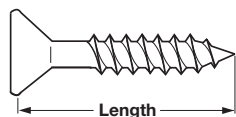

ELITE

Häfele's ELITE Decorative Butt Hinge program provides a complete assortment of hinge choices to complement your decorative hardware.

- Solid brass hinges with decorative finials
- Beautiful finishes designed to complement your handle or knob
- For inset face frame doors
- Mortised on cabinet and/or door side
- 2-way adjustable
- Order #6 x 5/8" screws separately below

Mortised

Material: Brass

Finish	Recommended screw finish	#	Minaret finial	#	Ball finial	#	Button finial
antique brass	antique english	4	354.17.100	5	354.17.120	6	354.17.140
oil-rubbed bronze	stat bronze	22	354.17.110	23	354.17.130	24	354.17.150
polished chrome	zinc	1	354.17.200	2	354.17.210	3	354.17.220
black	stat bronze	16	354.17.300	17	354.17.310	18	354.17.320
satin chrome	nickel	10	354.17.400	11	354.17.410	12	354.17.420
brushed nickel	nickel	25	354.17.600	26	354.17.610	27	354.17.620
polished nickel	nickel	19	354.17.700	20	354.17.710	21	354.17.720
polished brass	bright brass	7	354.17.800	8	354.17.810	9	354.17.820
pewter	stat bronze	13	354.17.900	14	354.17.910	15	354.17.920

Flat Head Countersunk Wood Screws

- Deep thread design provides maximum holding power in a variety of different woods and man-made materials
- With extra-deep Phillips Recess to help minimize bit slippage

Material: Steel, plated

Finish	Length (inches)	Item No.
antique english	#6 x 5/8"	010.77.106
stat bronze	#6 x 5/8"	010.77.206
bright brass	#6 x 5/8"	010.77.506
nickel	#6 x 5/8"	010.77.606
zinc	#6 x 5/8"	010.77.906