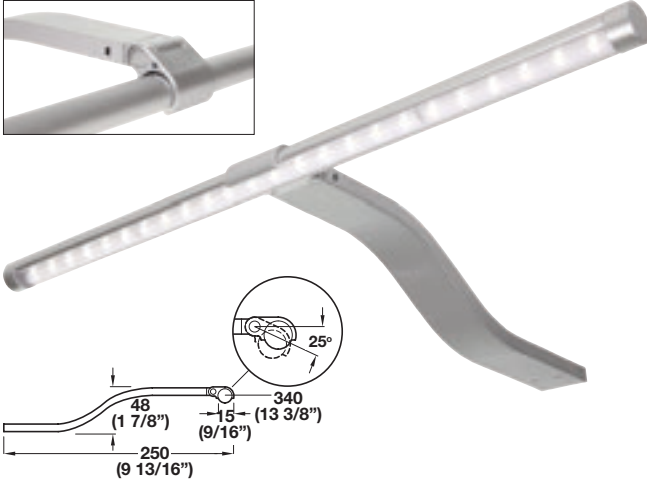

12 V
System

Over Cabinet Light

- Features an adjustable head
- Perfect for illuminating cabinets and display units
- Low power usage with 60,000 hours of life
- Run up to 6 lights on one driver

2

3 Light Kit and Single Light

Wattage: 1.65
Voltage: 12
Number of LEDs: 24
CRI: 80
L x W x D: 250 x 340 x 15 (9 13/16" x 13 3/8" x 9/16")
Cable length: 2.5 m (98 3/8")

Material: Aluminum, anodized

Light color	Lumen	Lumen per watt	3 Light Kit w/ 20W driver	Single Light
5000 cool white	60	36	833.22.453	833.22.450
3200 warm white	53	32	833.22.463	833.22.460

Supplied With

20 W Driver
Installation instructions

Cabinet Sensor Switch, optional

- Turns up to 5 fixtures on and off
 - Two programmable modes allow for hand wave or open close
 - Easily installs with adhesive strip
 - Can be recessed in Ø12 mm (1/2") hole
- Cable length: 1.5 m (59")

Material: Plastic

Color	Item No.
white	830.69.786

Supplied With

6-port Junction box
Self-adhesive pad

Dimensions in mm
Inches are approximate