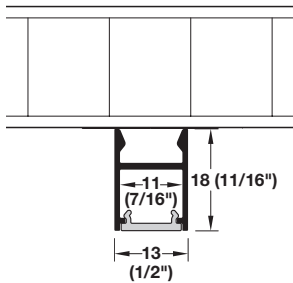

Surface mounted light bars

With inline switch, 24 V

Profile 2103 with Loox LED 3045

- > CRI 90 light are Title 24 compliant and offer more vibrant, true color rendering than lower CRI products
- > Life time: 50,000 hours
- > Supplied ready to install
- > Optimal lengths for installing under your wall cabinets to brighten up your countertop workspace
- > Linkable to other light bars

Loox 24 V drivers see pages 131A–131B

Note
Loox lights and drivers are "Suitable for use within closet storage spaces"

Components

- > Profile: 2103 - see page 34.
- > LED strip: 3045 - see page 13.
- > Mounting brackets: see page 35.
- > Lead cable: 100 mm (4") male and female 833.89.291

Material/Finish: Aluminum, black; Lens: Plastic, opal

Light Color (K)	3000							
Item No.	833.70.969	833.70.970	833.70.971	833.70.972	833.70.973	833.70.974	833.70.975	833.70.976
Length	152 (6")	229 (9")	305 (12")	381 (15")	457 (18")	533 (21")	610 (24")	686 (27")
Wattage	1.0	1.7	2.9	3.2	3.9	4.6	5.8	6.1
LEDs	12	21	30	39	48	57	66	75
Item No.	833.70.977	833.70.978	833.70.979	833.70.980	833.70.981	833.70.982		
Length	762 (30")	832 (33")	915 (36")	991 (39")	1067 (42")	1143 (45")		
Wattage	7.3	7.6	8.8	9.0	10.2	10.5		
LEDs	84	93	102	111	120	129		
CRI	>90							
Supplied with	2 m (78 3/4") modular lead, inline touch dimmer switch, 100 mm (4") female lead, mounting brackets							

Material/Finish: Aluminum, black; Lens: Plastic, opal

Light Color (K)	4000							
Item No.	833.70.983	833.70.984	833.70.985	833.70.986	833.70.987	833.70.988	833.70.989	833.70.990
Length	152 (6")	229 (9")	305 (12")	381 (15")	457 (18")	533 (21")	610 (24")	686 (27")
Wattage	1.0	1.7	2.9	3.2	3.9	4.6	5.8	6.1
LEDs	12	21	30	39	48	57	66	75
Item No.	833.70.991	833.70.992	833.70.993	833.70.994	833.70.995	833.70.996		
Length	762 (30")	832 (33")	915 (36")	991 (39")	1067 (42")	1143 (45")		
Wattage	7.3	7.6	8.8	9.0	10.2	10.5		
LEDs	84	93	102	111	120	129		
CRI	>90							
Supplied with	2 m (78 3/4") modular lead, inline touch dimmer switch, 100 mm (4") female lead, mounting brackets							

Dimensional data not binding. Dimensions in mm, inches are approximate. We reserve the right to alter specifications without notice.