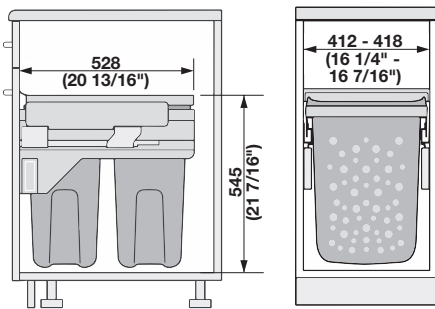

Hailo Laundry Hamper

- > Sidewall mounted with over extension soft close slides
- > Supplied with a lid that can be used for storage or to contain odors
- > Weight capacity: 100 lbs.
- > Material: Steel; Hampers: Plastic; Lid: Steel  
Finish: Frame/Hamper: white/white/light blue

*soft&silent*)))

→ Laundry Hamper 45

- > For 450 mm (17 11/16") wide base cabinets
- > Capacity: 2 x 35 qts. (70 qts.)
- > W x H x D: 412-418 x 545 x 528 mm  
(16 1/4"-16 7/16" x 21 7/16" x 20 13/16")

**Item No.**  
502.72.722

**Supplied With**  
2 Hampers, Built-in Lid

→ Laundry Hamper 45 - Short

- > For 450 mm (17 11/16") wide base cabinets
- > Capacity: Hamper - 35 qts., Bin - 12 qts.
- > W x H x D: 418 x 545 x 447.5 mm  
(16 7/16" x 21 7/16" x 17 5/8")

**Item No.**  
502.72.701

**Supplied With**  
Hamper, Bin, Built-in Lid

→ Laundry Hamper 60

- > For 600 mm (23 5/8") wide base cabinets
- > Capacity: 2 x 35 qts. (70 qts.)
- > W x H x D: 562-568 x 545 x 448 mm  
(22 1/8"-22 3/8" x 21 7/16" x 17 5/8")