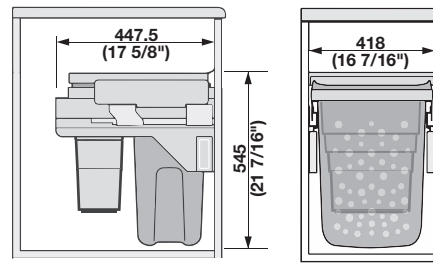

Hailo Laundry Hamper

- > Sidewall mounted with over extension soft close slides
- > Supplied with a lid that can be used for storage or to contain odors
- > Weight capacity: 100 lbs.
- > Material: Steel; Hampers: Plastic; Lid: Steel  
Finish: Frame/Hamper: white/white/light blue

*soft&silent*)))

→ Laundry Hamper 45

- > For 450 mm (17 11/16") wide base cabinets
- > Capacity: 2 x 35 qts. (70 qts.)
- > W x H x D: 412-418 x 545 x 528 mm  
(16 1/4"-16 7/16" x 21 7/16" x 20 13/16")

**Item No.**  
502.72.722

**Supplied With**  
2 Hampers, Built-in Lid

→ Laundry Hamper 45 - Short

- > For 450 mm (17 11/16") wide base cabinets
- > Capacity: Hamper - 35 qts., Bin - 12 qts.
- > W x H x D: 418 x 545 x 447.5 mm  
(16 7/16" x 21 7/16" x 17 5/8")

**Item No.**  
502.72.701

**Supplied With**  
Hamper, Bin, Built-in Lid

→ Laundry Hamper 60

- > For 600 mm (23 5/8") wide base cabinets
- > Capacity: 2 x 35 qts. (70 qts.)
- > W x H x D: 562-568 x 545 x 448 mm  
(22 1/8"-22 3/8" x 21 7/16" x 17 5/8")