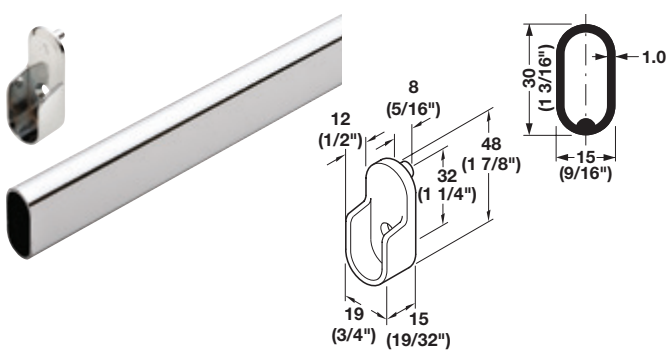

Service+

Tubes and Supports

→ **Oval Wardrobe Tube with Supports**

> Material: Steel; Finish: chrome-plated

Length	Item No.
451 (17 3/4")	801.13.245
603 (23 3/4")	801.13.246
756 (29 3/4")	801.13.247
908 (35 3/4")	801.13.248
1217 (47 15/16")	801.13.244

Supplied With
 Tube
 Supports

→ **Oval Wardrobe Tube with Supports**

> Material: Aluminum

Length	matt aluminum	matt nickel	black
451 (17 3/4")	801.13.385	801.13.685	801.13.365
603 (23 3/4")	801.13.386	801.13.686	801.13.366
756 (29 3/4")	801.13.387	801.13.687	801.13.367
908 (35 3/4")	801.13.388	801.13.688	801.13.368
1217 (47 15/16")	801.13.384	801.13.684	801.13.369

Supplied With
 Tube
 Supports

Dimensional data not binding. Dimensions in mm, inches are approximate. We reserve the right to alter specifications without notice.