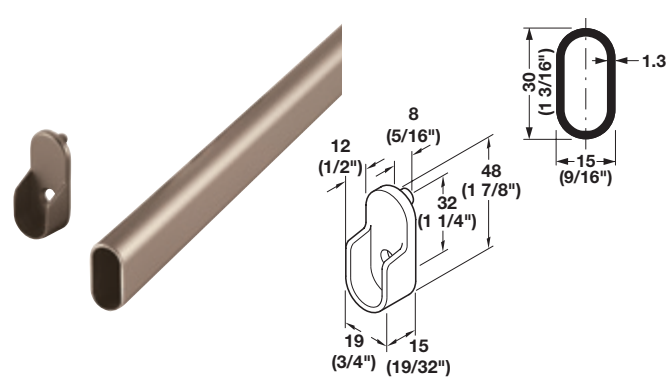

Service+

Tubes and Supports

→ **Oval Wardrobe Tube with Supports**

> Material: Steel; Finish: chrome-plated

Length	Item No.
451 (17 3/4")	801.13.245
603 (23 3/4")	801.13.246
756 (29 3/4")	801.13.247
908 (35 3/4")	801.13.248
1217 (47 15/16")	801.13.244

Supplied With
 Tube
 Supports

→ **Oval Wardrobe Tube with Supports**

> Material: Aluminum

Length	matt aluminum	matt nickel	black
451 (17 3/4")	801.13.385	801.13.685	801.13.365
603 (23 3/4")	801.13.386	801.13.686	801.13.366
756 (29 3/4")	801.13.387	801.13.687	801.13.367
908 (35 3/4")	801.13.388	801.13.688	801.13.368
1217 (47 15/16")	801.13.384	801.13.684	801.13.369

Supplied With
 Tube
 Supports

Dimensional data not binding. Dimensions in mm, inches are approximate. We reserve the right to alter specifications without notice.