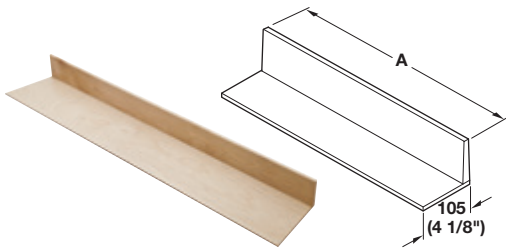

Fineline™

- > Your choice of natural walnut, birch, white oak or black ash
- > Easily trimmed to fit most drawers
- > A large variety of accessories to choose from for increased storage and functionality
- > Beautiful mix of natural wood, stainless steel and aluminum
- > Elegantly tapered dividers for a distinguished "Fineline" look

Note

For outside cabinet widths of 762 mm (30") and 914 mm (36"), see next page.

→ **Cutlery Tray**

- > Minimum inside drawer depth: 424 mm (16 11/16")
- > Maximum inside drawer depth: 530 mm (20 7/8")
- > Minimum trim width: 257 mm (10 1/8")
- > Material: MDF Veneer; Dividers: solid wood

→ **Depth Extension Spacer, optional**

- > Material: MDF Veneer; Dividers: solid wood

Finish	Actual Width	Item No.
walnut	600 (23 5/8")	556.91.622
	1200 (47 1/4")	556.91.623
birch	600 (23 5/8")	556.91.922
	1200 (47 1/4")	556.91.923
white oak	600 (23 5/8")	556.91.422
	1200 (47 1/4")	556.91.423
black ash	600 (23 5/8")	556.91.122
	1200 (47 1/4")	556.91.123

Note

One Depth Extension Spacer is included with each Cutlery Tray; these are only needed when Width Extension Spacers are used.

Finish	For outside cabinet width	Actual Width	Item No.
walnut	457 (18")	396 (15 9/16")	556.87.601
	610 (24")	548 (21 9/16")	556.87.602
birch	457 (18")	396 (15 9/16")	556.87.901
	610 (24")	548 (21 9/16")	556.87.902
white oak	457 (18")	396 (15 9/16")	556.87.411
	610 (24")	548 (21 9/16")	556.87.402
black ash	457 (18")	396 (15 9/16")	556.87.301
	610 (24")	548 (21 9/16")	556.87.302