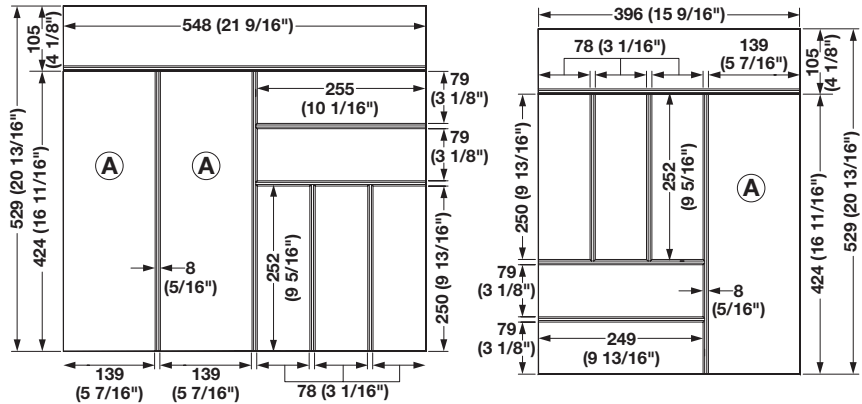

Note

For outside cabinet widths of 762 mm (30") and 914 mm (36"), see next page.

→ **Cutlery Tray**

- > Minimum inside drawer depth: 424 mm (16 11/16")
- > Maximum inside drawer depth: 530 mm (20 7/8")
- > Minimum trim width: 257 mm (10 1/8")
- > Material: MDF Veneer; Dividers: solid wood

→ **Depth Extension Spacer, optional**

- > Material: MDF Veneer; Dividers: solid wood

Finish	Actual Width	Item No.
walnut	600 (23 5/8")	556.91.622
	1200 (47 1/4")	556.91.623
birch	600 (23 5/8")	556.91.922
	1200 (47 1/4")	556.91.923
white oak	600 (23 5/8")	556.91.422
	1200 (47 1/4")	556.91.423
black ash	600 (23 5/8")	556.91.122
	1200 (47 1/4")	556.91.123

Note

One Depth Extension Spacer is included with each Cutlery Tray; these are only needed when Width Extension Spacers are used.

Finish	For outside cabinet width	Actual Width	Item No.
walnut	457 (18")	396 (15 9/16")	556.87.601
	610 (24")	548 (21 9/16")	556.87.602
birch	457 (18")	396 (15 9/16")	556.87.901
	610 (24")	548 (21 9/16")	556.87.902
white oak	457 (18")	396 (15 9/16")	556.87.411
	610 (24")	548 (21 9/16")	556.87.402
black ash	457 (18")	396 (15 9/16")	556.87.301
	610 (24")	548 (21 9/16")	556.87.302

Dimensional data not binding. Dimensions in mm, inches are approximate. We reserve the right to alter specifications without notice.