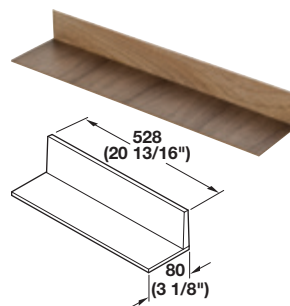

Note

For outside cabinet widths of 762 mm (30") and 914 mm (36"), see next page.

→ **Cutlery Tray**

- > Minimum inside drawer depth: 424 mm (16 11/16")
- > Maximum inside drawer depth: 530 mm (20 7/8")
- > Minimum trim width: 257 mm (10 1/8")
- > Material: MDF Veneer; Dividers: solid wood

→ **Depth Extension Spacer, optional**

- > Material: MDF Veneer; Dividers: solid wood

Finish	Actual Width	Item No.
walnut	600 (23 5/8")	556.91.622
	1200 (47 1/4")	556.91.623
birch	600 (23 5/8")	556.91.922
	1200 (47 1/4")	556.91.923
white oak	600 (23 5/8")	556.91.422
	1200 (47 1/4")	556.91.423
black ash	600 (23 5/8")	556.91.122
	1200 (47 1/4")	556.91.123

Note

One Depth Extension Spacer is included with each Cutlery Tray; these are only needed when Width Extension Spacers are used.

Finish	For outside cabinet width	Actual Width	Item No.
walnut	457 (18")	396 (15 9/16")	556.87.601
	610 (24")	548 (21 9/16")	556.87.602
birch	457 (18")	396 (15 9/16")	556.87.901
	610 (24")	548 (21 9/16")	556.87.902
white oak	457 (18")	396 (15 9/16")	556.87.411
	610 (24")	548 (21 9/16")	556.87.402
black ash	457 (18")	396 (15 9/16")	556.87.301
	610 (24")	548 (21 9/16")	556.87.302

Supplied with

Cutlery tray, Depth extension spacer; white oak is not supplied with depth extension spacer

→ **Width Extension Spacer, optional**

Material	Item No.
Walnut	556.91.611
Birch	556.91.911
White oak	556.91.411
Black ash	556.91.111