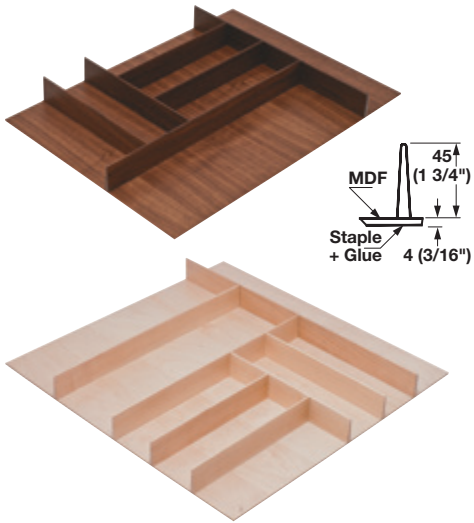

Fineline™

- > Your choice of natural walnut, birch, white oak or black ash
- > Easily trimmed to fit most drawers
- > A large variety of accessories to choose from for increased storage and functionality
- > Beautiful mix of natural wood, stainless steel and aluminum
- > Elegantly tapered dividers for a distinguished "Fineline" look

Note

For outside cabinet widths of 762 mm (30") and 914 mm (36"), see next page.

→ **Cutlery Tray**

- > Minimum inside drawer depth: 424 mm (16 11/16")
- > Maximum inside drawer depth: 530 mm (20 7/8")
- > Minimum trim width: 257 mm (10 1/8")
- > Material: MDF Veneer; Dividers: solid wood

→ **Depth Extension Spacer, optional**

- > Material: MDF Veneer; Dividers: solid wood

Finish	Actual Width	Item No.
walnut	600 (23 5/8")	556.91.622
	1200 (47 1/4")	556.91.623
birch	600 (23 5/8")	556.91.922
	1200 (47 1/4")	556.91.923
white oak	600 (23 5/8")	556.91.422
	1200 (47 1/4")	556.91.423
black ash	600 (23 5/8")	556.91.122
	1200 (47 1/4")	556.91.123

Note

One Depth Extension Spacer is included with each Cutlery Tray; these are only needed when Width Extension Spacers are used.

Finish	For outside cabinet width	Actual Width	Item No.
walnut	457 (18")	396 (15 9/16")	556.87.601
	610 (24")	548 (21 9/16")	556.87.602
birch	457 (18")	396 (15 9/16")	556.87.901
	610 (24")	548 (21 9/16")	556.87.902
white oak	457 (18")	396 (15 9/16")	556.87.411
	610 (24")	548 (21 9/16")	556.87.402
black ash	457 (18")	396 (15 9/16")	556.87.301
	610 (24")	548 (21 9/16")	556.87.302