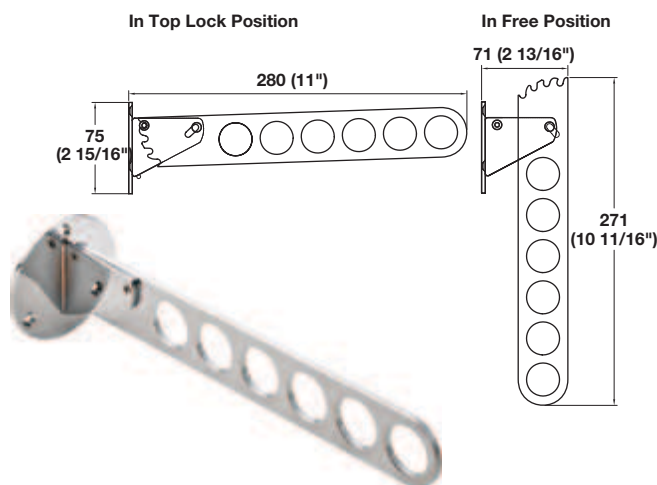

Rails and Valet

4

Wardrobe Rail

- Mounts under the cabinet top
- Retractable
- Weight capacity: 10 kg (22 lbs.)

Material: Track: Steel, epoxy-coated; Color: almond
 Rail: Steel; Finish: nickel-plated

Length	Item No.
290 (11 5/8")	805.12.303
340 (13 1/2")	805.12.358
390 (15 1/2")	805.12.401
440 (17 1/2")	805.12.456

Wardrobe Rail

- With plastic runner
- Mounts under the cabinet top
- Retractable

Material: Steel; Finish: nickel-plated

Length	Weight capacity	Item No.
260 (10 1/4")	8 kg (17 1/2 lbs.)	805.01.752
310 (12 1/4")	6 kg (13 lbs.)	805.01.761

Laundry Valet

- For hanging clothing on clothes hangers
- Four angled positions for the arm
- L x H: 280 x 271 mm (11" x 10 11/16")

Material: Steel

Finish	Item No.
polished chrome	805.43.250

Supplied With
 Mounting screws