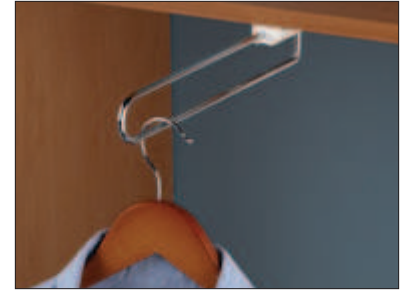

Rails and Valet

4

Wardrobe Rail

- Mounts under the cabinet top
- Retractable
- Weight capacity: 10 kg (22 lbs.)

Material: Track: Steel, epoxy-coated; Color: almond
 Rail: Steel; Finish: nickel-plated

Length	Item No.
290 (11 5/8")	805.12.303
340 (13 1/2")	805.12.358
390 (15 1/2")	805.12.401
440 (17 1/2")	805.12.456

Wardrobe Rail

- With plastic runner
- Mounts under the cabinet top
- Retractable

Material: Steel; Finish: nickel-plated

Length	Weight capacity	Item No.
260 (10 1/4")	8 kg (17 1/2 lbs.)	805.01.752
310 (12 1/4")	6 kg (13 lbs.)	805.01.761

Laundry Valet

- For hanging clothing on clothes hangers
- Four angled positions for the arm
- L x H: 280 x 271 mm (11" x 10 11/16")

Material: Steel

Finish	Item No.
polished chrome	805.43.250

Supplied With
 Mounting screws