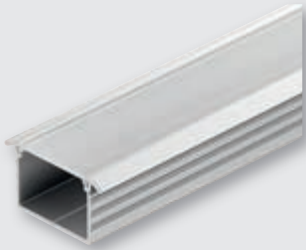

ALUMINUM PROFILES

FOR LED FLEXIBLE STRIP LIGHTS

Profiles for recess mounting

Item No.	833.72.866	833.72.867
Material/Finish	Aluminum, silver colored anodized	
Cover	Milk	Frosted
L x W x H	2500 x 18.5 x 13 (98 3/8" x 3/4" x 1/2")	
Application	For recess mounting, 11.3 (7/16") deep	

> End cap with cable outlet
Plastic, silver colored; 2 pcs.
Item No. 833.72.854

Item No.	833.72.864	833.72.865
Material/Finish	Aluminum, silver colored anodized	
Cover	Milk	Frosted
L x W x H	2500 x 18.5 x 8.5 (98 3/8" x 3/4" x 3/8")	
Application	For recess mounting, 6.8 (1/4") deep	

> **Note**
Shallow profiles are not suitable for operation with LED 3028.

> End cap with cable outlet
Plastic, silver colored; 2 pcs.
Item No. 833.72.855