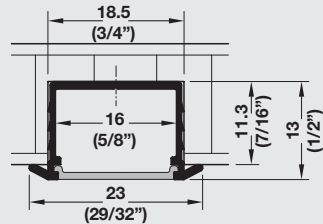

ALUMINUM PROFILES

FOR LED FLEXIBLE STRIP LIGHTS

Profiles for recess mounting

Item No.	833.72.866	833.72.867
Material/Finish	Aluminum, silver colored anodized	
Cover	Milk	Frosted
L x W x H	2500 x 18.5 x 13 (98 3/8" x 3/4" x 1/2")	
Application	For recess mounting, 11.3 (7/16") deep	

> End cap with cable outlet
Plastic, silver colored; 2 pcs.
Item No. 833.72.854

Item No.	833.72.864	833.72.865
Material/Finish	Aluminum, silver colored anodized	
Cover	Milk	Frosted
L x W x H	2500 x 18.5 x 8.5 (98 3/8" x 3/4" x 3/8")	
Application	For recess mounting, 6.8 (1/4") deep	

> **Note**
Shallow profiles are not suitable for operation with LED 3028.

> End cap with cable outlet
Plastic, silver colored; 2 pcs.
Item No. 833.72.855