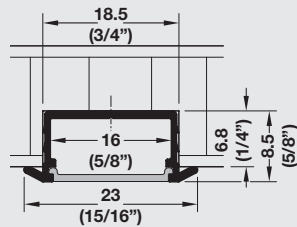

ALUMINUM PROFILES

FOR LED FLEXIBLE STRIP LIGHTS

Profiles for recess mounting

Item No.	833.72.866	833.72.867
Material/Finish	Aluminum, silver colored anodized	
Cover	Milk	Frosted
L x W x H	2500 x 18.5 x 13 (98 3/8" x 3/4" x 1/2")	
Application	For recess mounting, 11.3 (7/16") deep	

> End cap with cable outlet
Plastic, silver colored; 2 pcs.
Item No. 833.72.854

Item No.	833.72.864	833.72.865
Material/Finish	Aluminum, silver colored anodized	
Cover	Milk	Frosted
L x W x H	2500 x 18.5 x 8.5 (98 3/8" x 3/4" x 3/8")	
Application	For recess mounting, 6.8 (1/4") deep	

> **Note**
Shallow profiles are not suitable for operation with LED 3028.

> End cap with cable outlet
Plastic, silver colored; 2 pcs.
Item No. 833.72.855