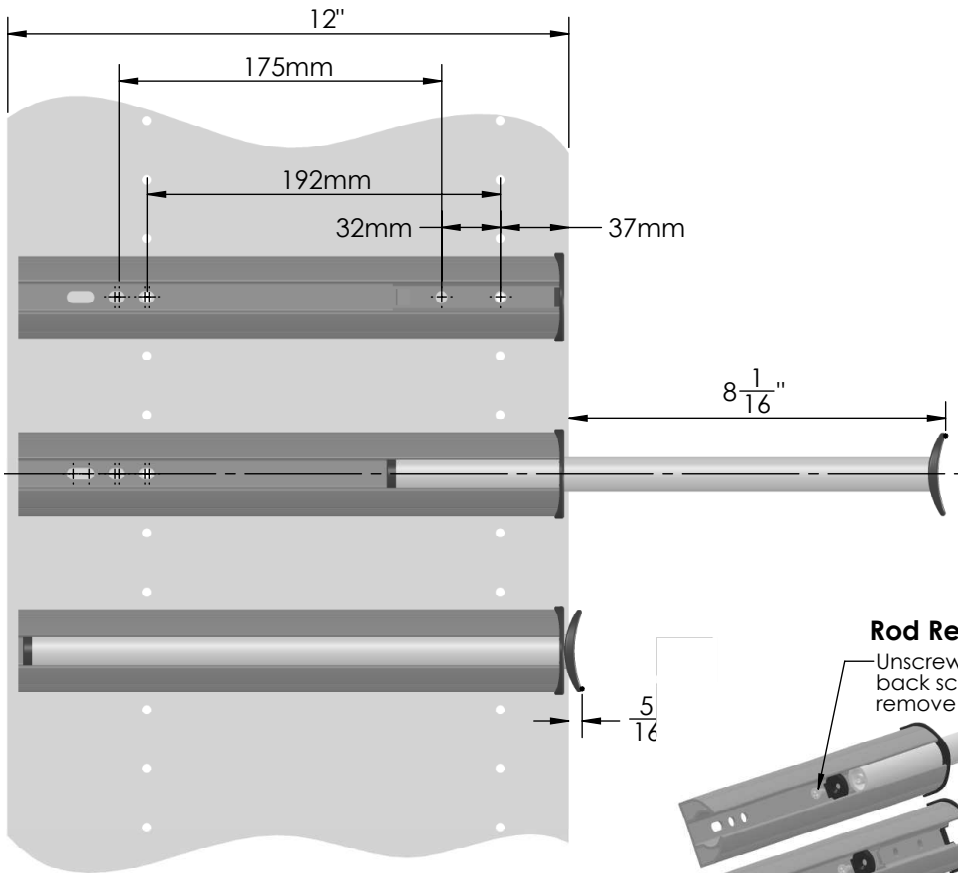

ELITE 12" VALET ROD
300.3020.12.[FIN]

DESCRIPTION & SPECIFICATIONS

Plan your outfit ahead of time, or just tease your husband with that special dress you plan to wear with this retractable 12" Valet Rod.

SIZE & CAPACITY | 12" w 8" extension rod

AVAILABLE FINISHES | 

Matte Aluminum, Polished Chrome, Matte Nickel, Oil Rubbed Bronze, Polished Brass.

INSTRUCTIONS & SPECIFICATIONS

STEP 1: Valet is packed with rod inserted into back of valet body. Remove the valet rod from the body.

STEP 2: Mount valet body to side of closet using euro screws.

STEP 3: Once mounted, slide the rod into the front of the valet body. To relocate, remove screw on back end of rod to pass over plastic bushing.

DESCRIPTION & SPECIFICATIONS

Plan your outfit ahead of time, or just tease your husband with that special dress you plan to wear with this retractable 14" Valet Rod.

SIZE & CAPACITY | 14" w 10" extension rod