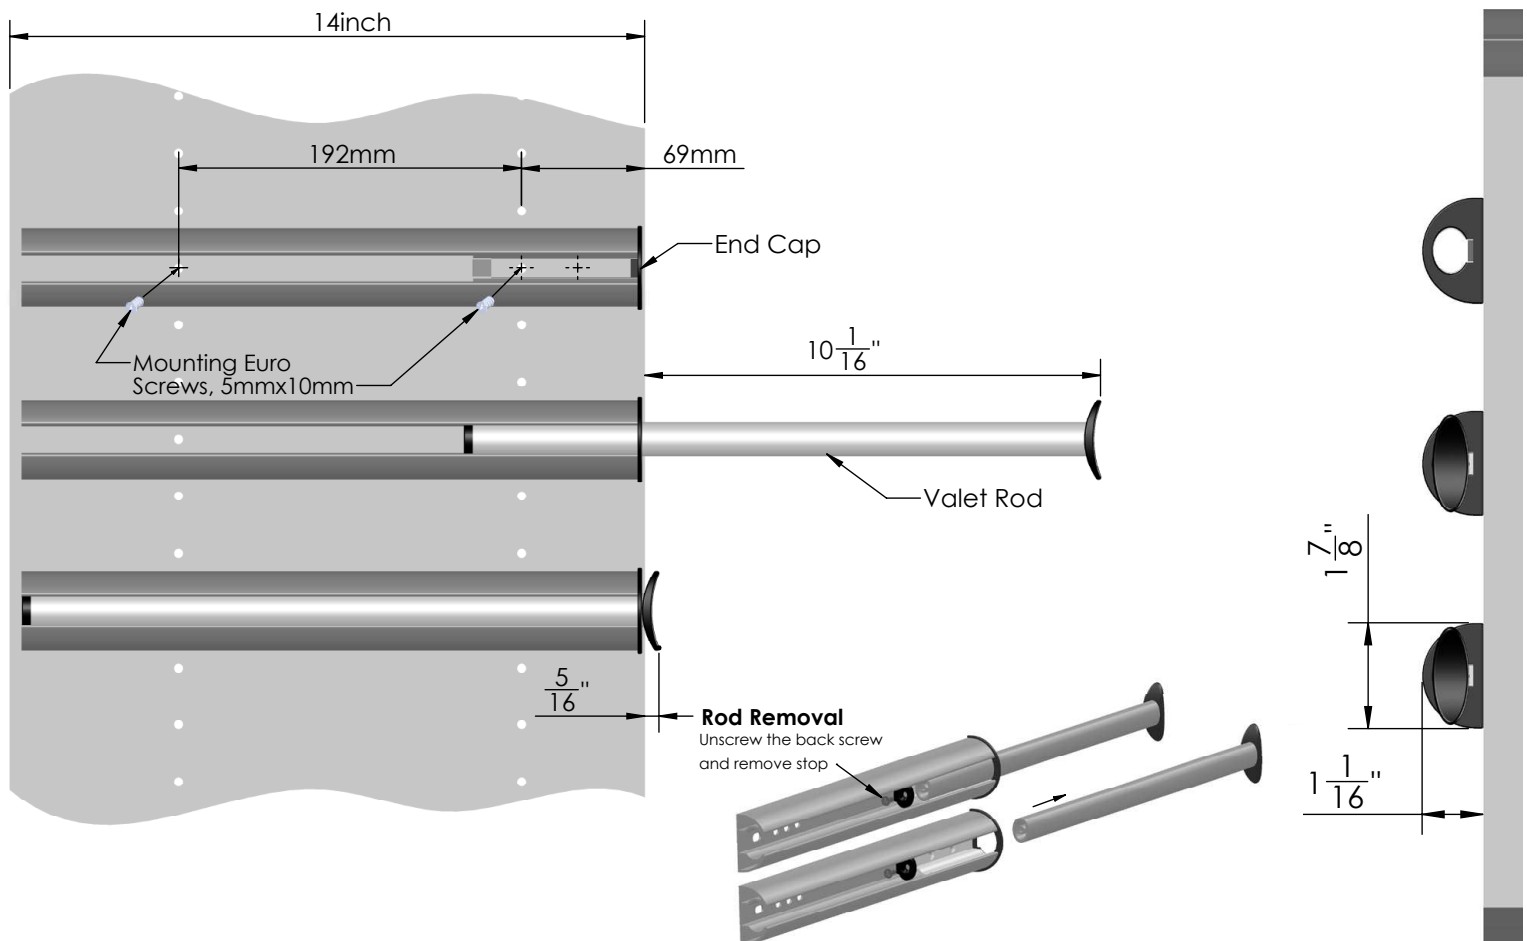

ELITE 14" VALET ROD
300.3020.14.[FIN]

DESCRIPTION & SPECIFICATIONS

Plan your outfit ahead of time, or just tease your husband with that special dress you plan to wear with this retractable 14" Valet Rod.

SIZE & CAPACITY | 14" w 10" extension rod

AVAILABLE FINISHES |

Matte Aluminum, Polished Chrome, Matte Nickel, Oil Rubbed Bronze, Polished Brass.

INSTRUCTIONS & SPECIFICATIONS

STEP 1: Valet is packed with rod inserted into back of valet body. Remove the valet rod from the body.

STEP 2: Mount valet body to side of closet using euro screws.

STEP 3: Once mounted, slide the rod into the front of the valet body. To relocate, remove screw on back end of rod to pass over plastic bushing.

- Two (2) 5mm Euro Screws are required to mount.

FINISH	CODE (FIN)
MATTE ALUMINUM W CHROME	MALCR
POLISHED CHROME	CR
MATTE NICKLE	MNL
OIL RUBBED BRONZE	ORB
POLISHED BRASS	BS