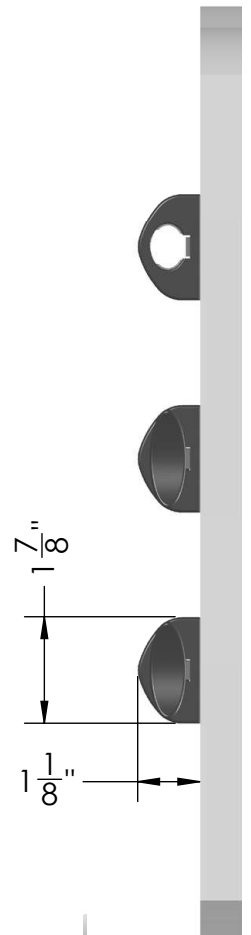

ELITE 12" VALET ROD
300.3020.12.[FIN]

DESCRIPTION & SPECIFICATIONS

Plan your outfit ahead of time, or just tease your husband with that special dress you plan to wear with this retractable 12" Valet Rod.

SIZE & CAPACITY | 12" w 8" extension rod

AVAILABLE FINISHES | 

Matte Aluminum, Polished Chrome, Matte Nickel, Oil Rubbed Bronze, Polished Brass.

INSTRUCTIONS & SPECIFICATIONS

STEP 1: Valet is packed with rod inserted into back of valet body. Remove the valet rod from the body.

STEP 2: Mount valet body to side of closet using euro screws.

STEP 3: Once mounted, slide the rod into the front of the valet body. To relocate, remove screw on back end of rod to pass over plastic bushing.

DESCRIPTION & SPECIFICATIONS

Plan your outfit ahead of time, or just tease your husband with that special dress you plan to wear with this retractable 14" Valet Rod.

SIZE & CAPACITY | 14" w 10" extension rod