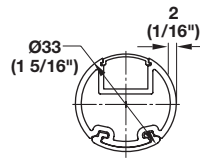

Loox Elite Wardrobe Tube

- With Lens
- Øx L: 33 x 1219 (1 5/16" x 4')

Material: Aluminum, anodized; Insert: Plastic

Finish	Insert	Item No.
polished chrome	clear	830.28.721
matt aluminum	clear	830.28.701
matt nickel	clear	830.28.711
dark oil-rubbed bronze	black	830.28.731

Supplied With
Semi round lens

Loox Elite Wardrobe Tube

- Øx L: 33 x 2438 (1 5/16" x 8')

Material: Aluminum, anodized; Insert: Plastic

Finish	Insert	Item No.
polished chrome	clear	830.28.720
matt aluminum	clear	830.28.700
matt nickel	clear	830.28.710
dark oil-rubbed bronze	black	830.28.730

Order Supplied With
12 pcs.

Wardrobe Tube Support

- Unique two-part design allows the support to fully surround the tube ends
- Connect the wedge shaped brackets into line bore holes and side supports onto the end of the tube
- Side supports connect to the wedge shaped brackets
- With two pins for 5 mm holes
- 32 mm (1 1/4") spacing with an additional screw hole for side panel mounting

Item No.
830.14.700

Note

Semi round lens sold separately for 8' tube