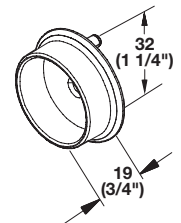

Loox Elite Wardrobe Tube

- With Lens
- Øx L: 33 x 1219 (1 5/16" x 4')

Material: Aluminum, anodized; Insert: Plastic

Finish	Insert	Item No.
polished chrome	clear	830.28.721
matt aluminum	clear	830.28.701
matt nickel	clear	830.28.711
dark oil-rubbed bronze	black	830.28.731

Supplied With
Semi round lens

Loox Elite Wardrobe Tube

- Øx L: 33 x 2438 (1 5/16" x 8')

Material: Aluminum, anodized; Insert: Plastic

Finish	Insert	Item No.
polished chrome	clear	830.28.720
matt aluminum	clear	830.28.700
matt nickel	clear	830.28.710
dark oil-rubbed bronze	black	830.28.730

Order Supplied With
12 pcs.

Wardrobe Tube Support

- Unique two-part design allows the support to fully surround the tube ends
- Connect the wedge shaped brackets into line bore holes and side supports onto the end of the tube
- Side supports connect to the wedge shaped brackets
- With two pins for 5 mm holes
- 32 mm (1 1/4") spacing with an additional screw hole for side panel mounting

Item No.
830.14.700

Note

Semi round lens sold separately for 8' tube