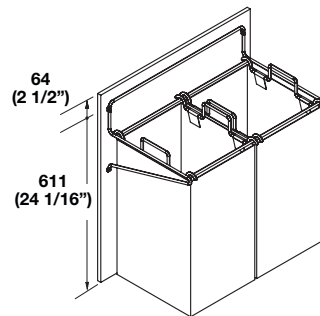

- Frame attaches to the back of a tilt-out door.
- Flap Stay Kit sold separately, see page 844

Tilt-out Hamper, with removable bags

- Screw-mounts to back of door
- Depth: **345 mm** (13 9/16")
- Height: **600 mm** (23 5/8") from the top of the frame to the bottom of the bag
- Material: Frame: steel, epoxy-coated; Color: black
- Bag: nylon; Color: black

Width mm (inch)	# of Bags	Item No.
412 (16 1/4")	1 (1 large bag)	547.43.301
565 (22 1/4")	2 (2 small bags)	547.43.303
714 (28 1/8")	2 (1 large & 1 small bag)	547.43.305

Packing: 3 sets

Replacement Bags, without handles

Material: nylon; Color: black

	Item No.
small bag	547.43.390
large bag	547.43.391

Packing: 1 pc.

Replacement Handles, without bags

Material: steel, rubber

Color	Item No.
black	[547.43.399]

Packing: 1 pair (2 pcs.)

Varianta screws	page 202
Pan head screws	pages 196–197

Dimensions in mm
Inches are approximate