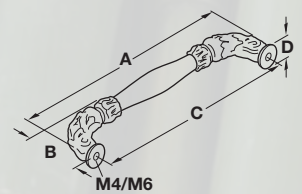

ARTISAN COLLECTION

Item No.	Material	Finish	A	B	C	D	SRP/pc.	Additional Finishes	
1	125.87.131	Zinc	antique brass	88	30	3"	11	\$8.22	-
2	125.87.101	Zinc	antique brass	148	38	128	16	\$18.64	-
3	125.87.132	Zinc	antique brass	108	30	96	11	\$7.78	-
4	125.86.102	Zinc	antique brass	48	37	19	-	\$15.20	p. 167
5	125.86.130	Zinc	antique brass	25	25	14	-	\$4.66	-
6	125.86.101	Zinc	antique brass	32	30	16	-	\$7.78	p. 167

1-3

4-6

Dimensions in mm unless otherwise noted.