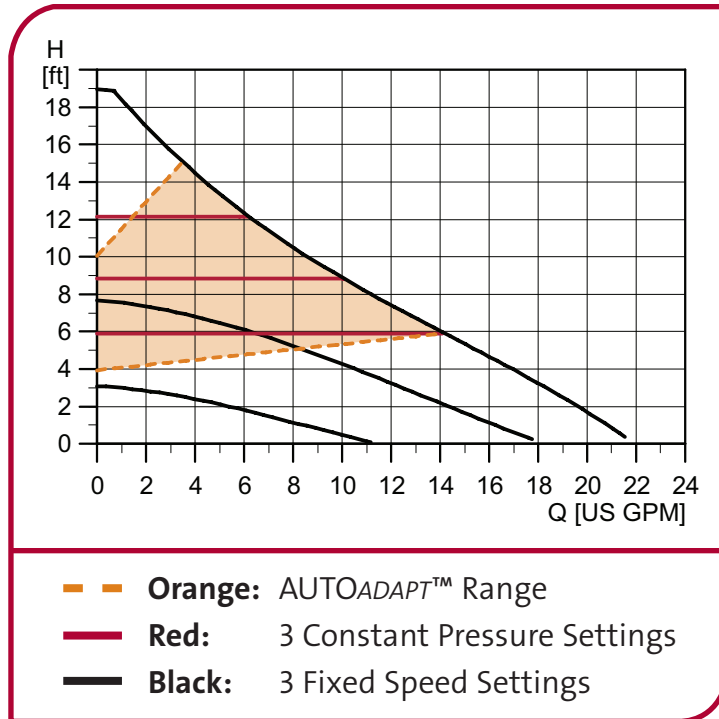

Technical Data:

Flow Range: 0 to 21 GPM
Head Range: 0 to 19 Feet
Motor: 1X115V
Min. Fluid Temperature: 36°F (2°C)
Max. Fluid Temperature: 230°F (110°C)
Max. Working Pressure: 150 PSI
Watts: 5-45W
Amps: 0.65A

Description	Part Number
ALPHA 15-55 F/LC	59896832
ALPHA 15-55 FR/LC	59896833
ALPHA 15-55 SF/LC	59896834
Service Kit - Line cord	91130247

Performance Curve: