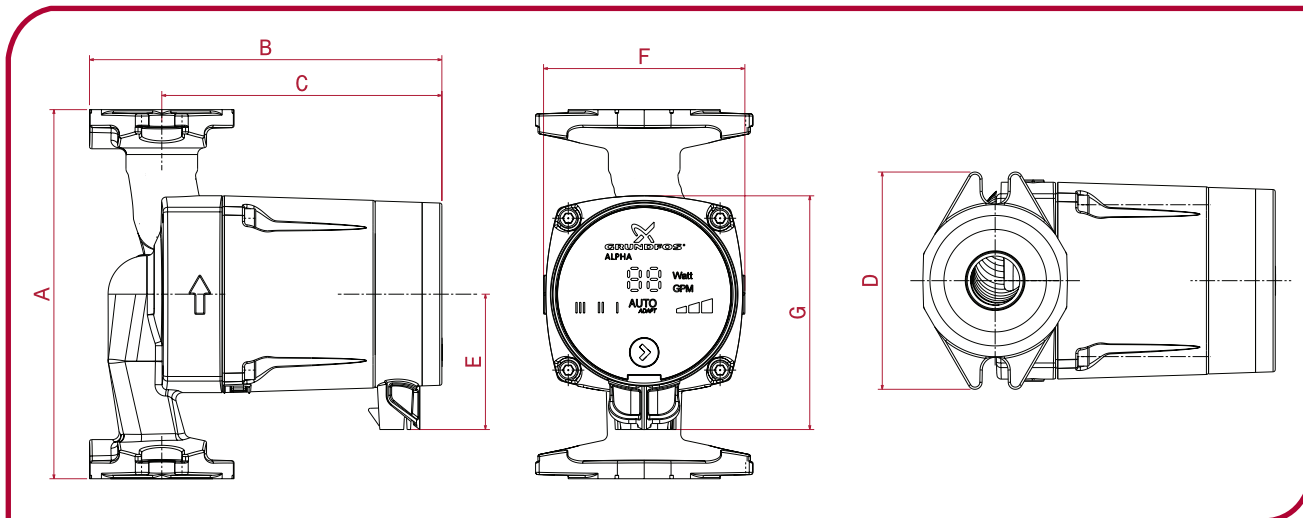

Dimensional Drawing:

A	B	C	D	E	F	G
6-1/2	6-3/16	4-15/16	3-13/16	2-3/8	3-7/16	4-1/8

L-AL-SL-001 4/09 (US)

U.S.A.
GRUNDFOS Pumps Corporation
17100 West 118th Terrace
Olathe, Kansas 66061
Phone: (913) 227-3400
Telefax: (913) 227-3500

Canada
GRUNDFOS Canada Inc.
2941 Brighton Road
Oakville, Ontario
L6H 6C9
Phone: (905) 829-9533
Telefax: (905) 829-9512

Mexico
Bombas GRUNDFOS de Mexico S.A. de C.V.
Boulevard TLC No. 15
Parque Industrial Stiva Aeropuerto
C.P. 66600 Apodaca, N.L. Mexico
Phone: 011-52-81-8144 4000
Telefax: 011-52-81-8144 4010