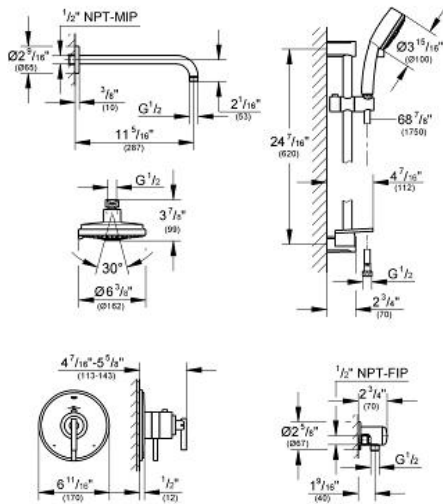

GROHFLEX SHOWER SET

Thermostat valve

MODEL # 35056

Pure Freude an Wasser

GROHE America, Inc | 200 North Gary Avenue, Suite G, Roselle, IL 60172
Phone: +1 (800) 444-7643 | Fax: +1 (800) 225-2778 | us-customerservice@grohe.com

Product Description:

Thermostat valve

Standard Specification:

- Rainshower™ Cosmopolitan 160 shower head - 4 sprays, 2.5 gpm (27135)
- Rainshower™ 12" shower arm (28 577)
- GrohFlex THM Timeless dual function (19849000)
- New Tempesta® Cosmopolitan 100 shower set - 4 sprays, 2.5 gpm (27577)
Requires GrohFlex® Universal Rough-In Box (35 026)
- Relexa® wall union (28 672 000 / 28 627 EN0)