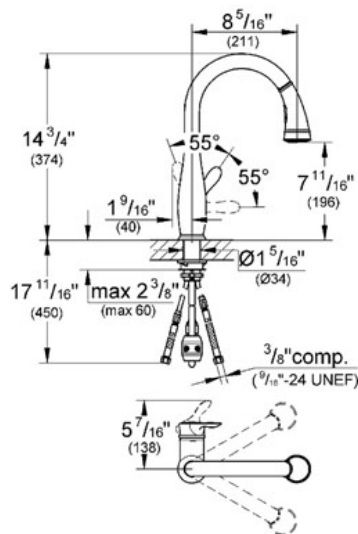

Single lever kitchen faucet

- GROHE SilkMove® ceramic cartridge
- SpeedClean anti-lime system
- Single hole installation
- Swivel Spout
- Swivel area 360°
- Adjustable flow rate limiter
- **Pull-out locking dual spray control - switches back and forth between regular flow and spray**
- Ball joint glideflex hose
- Automatic return to aerator
- Stainless Steel Braided Flexible Supplies
- Quick installation system
- **Protected against backflow**
- 14 5/8" faucet height
- 7 5/8" Aerator Height
- single lever handle
- no backsplash, lever opens to the front
- Weight operated pull back mechanism for hose
- 360° Ball-joint on hose for flexible handling of spray head
- Stainless steel braided hose
- Stainless steel braided supply lines
- Integrated non-return valve
- Max Flow Rate 1.75 gpm (6.6 L/min)