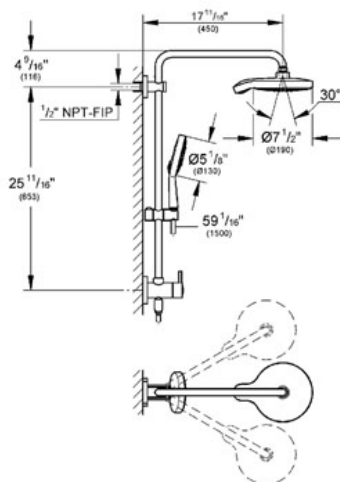

RETRO-FIT 190 Shower System*

26127

Pure Freude an Wasser

GROHE

GROHE America, Inc | 200 North Gary Avenue, Suite G, Roselle, IL 60172
Phone: +1 (800) 444-7643 | Fax: +1 (800) 225-2778 | us-customerservice@grohe.com

Shower System*

- GROHE StarLight® finish
- GROHE EcoJoy® technology for less water and perfect flow
- GROHE DreamSpray® perfect spray pattern
- SpeedClean anti-lime system
- Inner WaterGuide for a longer life

Consisting of:

- 17 3/4" horizontal swivel shower arm
- Built-in diverter allows change between:
  GROHE Rain O2, Rain, Bokoma Spray®, Jet
- With ball joint
- Rotation angle $\pm 15^\circ$
- Hand shower 4+ sprays (27 664)
  GROHE Rain O2, Rain, Bokoma Spray®, Je
- Adjustable in height with gliding element
- 59" metal shower hose (28 417 000)
- Angle adapter
- Max Flow Rate 2.5 gpm (9.5 L/min)
- Rotation cone for Twistfree-function
- **Suitable for instantaneous heaters from 18 kW/h**

Color:

- 26127 000 chrome