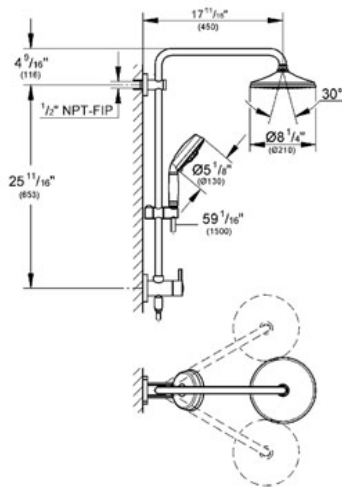

RETRO-FIT 210 Shower System*

26125

Pure Freude an Wasser

GROHE

GROHE America, Inc | 200 North Gary Avenue, Suite G, Roselle, IL 60172
Phone: +1 (800) 444-7643 | Fax: +1 (800) 225-2778 | us-customerservice@grohe.com

Shower System*

- GROHE StarLight® finish
- GROHE EcoJoy® technology for less water and perfect flow
- GROHE DreamSpray® perfect spray pattern
- SpeedClean anti-lime system
- Inner WaterGuide for a longer life

Consisting of:

- 17 3/4" horizontal swivel shower arm
- Built-in diverter allows change between:
  - Metal head shower 1 spray (28 375)
  - Rain
  - With ball joint
  - Rotation angle $\pm 20^\circ$
- Hand shower 3 sprays (27 129)
- 3 adjustable sprays Rain / Jet / Pure
- Adjustable in height with gliding element
- 59" metal shower hose (28 417 000)
- Angle adapter
- Max Flow Rate 2.5 gpm (9.5 L/min)
- Rotation cone for Twistfree-function
- **Suitable for instantaneous heaters from 18 kW/h**

Color:

- ☐ 26125 000 chrome
- ☐ 26125 EN0 Brushed Nickel