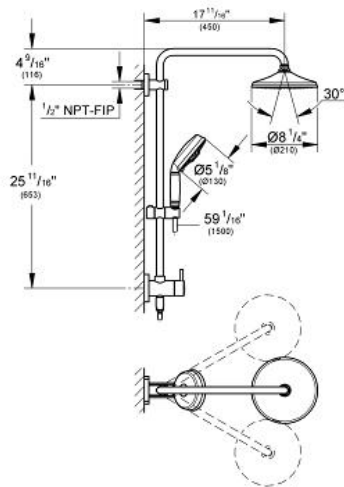

RETRO-FIT 210 Shower System*

MODEL # 26125

Pure Freude an Wasser

GROHE

GROHE America, Inc | 200 North Gary Avenue, Suite G, Roselle, IL 60172
Phone: +1 (800) 444-7643 | Fax: +1 (800) 225-2778 | us-customerservice@grohe.com

Product Description: Shower System*

Standard Specification:

Consisting of:

- 17 3/4" horizontal swivel shower arm
- Built-in diverter allows change between:
  - Metal head shower 1 spray (28 375)
  - Rain spray pattern
- With ball joint
- Rotation angle $\pm 20^\circ$
- Hand shower 3 sprays (27 129)
- 3 adjustable sprays Rain / Jet / Pure
- Adjustable in height with gliding element
- Metal shower hose 59" (28 417)
- Angle adapter
- Max Flow Rate 2.5 gpm (9.5 L/min)
- **GROHE EcoJoy**® technology for less water and perfect flow
- **GROHE DreamSpray**® perfect spray pattern
- **GROHE StarLight**® finish
- **SpeedClean**® anti-lime system
- **Inner WaterGuide** for a longer life
- Rotation cone for Twist-free function
- **Suitable for instantaneous heaters from 18 kW/h**

Applicable Codes & Standards:

- Energy Policy Act of 1992
- ASME A112.18.1/CSA B125.1

Color:

- ☐ 26125 000 chrome
- ☐ 26125 EN0 brushed nickel