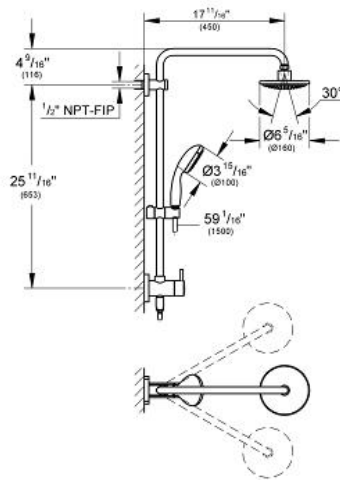

Product Description: Shower System*

Standard Specification:

Consisting of:

- 17 3/4" horizontal swivel shower arm
- Built-in diverter allows change between:
- Head shower 1 spray (27 807)
- With ball joint
- Rotation angle $\pm 15^\circ$
- Hand shower 2 sprays (26 047)
- GROHE Rain O², Rain
- Adjustable in height with gliding element
- Metal shower hose 59" (28 417)
- Angle adapter
- Max Flow Rate 2.5 gpm (9.5 L/min)
- **GROHE EcoJoy**® technology for less water and perfect flow
- **GROHE DreamSpray**® perfect spray pattern
- **GROHE StarLight**® finish
- **SpeedClean**® anti-lime system
- **Inner WaterGuide** for a longer life
- Rotation cone for Twist-free function
- **Suitable for instantaneous heaters from 18 kW/h**