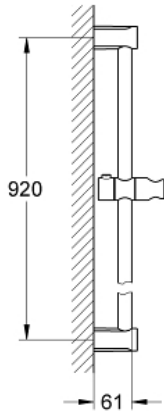

TEMPESTA COSMOPOLITAN  
36" Shower Bar  
MODEL # 27522000

Pure Freude  
an Wasser

GROHE

**Product Description:**  
TEMPESTA COSMOPOLITAN  
36" Shower Bar

**Standard Specification:**

- With wall holders, • Glide element and swivel hand shower holder
- GROHE StarLight chrome finish

**Applicable Codes & Standards:**

- Energy Policy Act of 1992
- ASME A112.18.1/CSA B125.1

**Color:**

- 27522000 StarLight Chrome