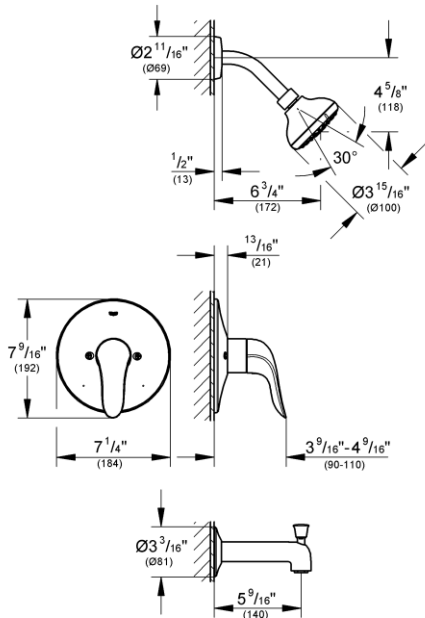

Pure Freude an Wasser

Agira Shower/Tub Combination

Product # 35049

Technical Drawing

Product Description: Shower/Tub Combination

Standard Specification:

- GROHE StarLight®
- GROHE SilkMove®
- GROHE DreamSpray®
- Shower Arm + Shower Head (26 118)
- Pressure Balance Valve Trim (19 956)
- Diverter Tub Spout (13 346)
- For use with Grohsafe Rough-In Valve (35 015)