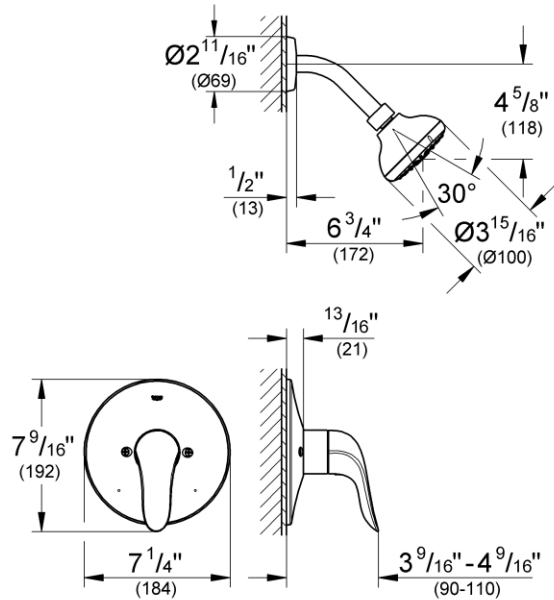

Pure Freude an Wasser

Agira Shower Combination

Product # 35048

Technical Drawing

Product Description: Shower Combination

Standard Specification:

- GROHE StarLight®
- GROHE SilkMove®
- GROHE DreamSpray®
- Shower Arm + Shower Head (26 118)
- Pressure Balance Valve Trim (19 956)
- For use with Grohsafe Rough-In Valve (35 015)