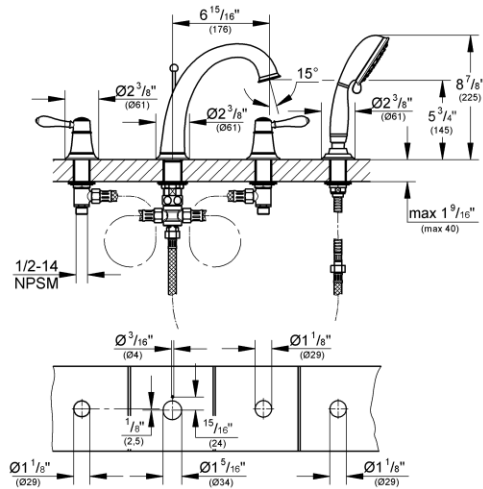

Pure Freude an Wasser

Fairborn Roman Tub Filler with Hand Shower

Product # 25162

Technical Drawing

Product Description: Roman Tub Filler with Hand Shower

Standard Specification:

- GROHE StarLight®
- GROHE SilkMove®
- GROHE Dream Spray®
- 8 ¼" Spout Height
- 8 7/8" Hand Shower Height when installed
- 6 15/16" Spout Reach
- 5 ¾" Outlet Height
- ½" Valves
- New Tempesta® Rustic 100 hand shower