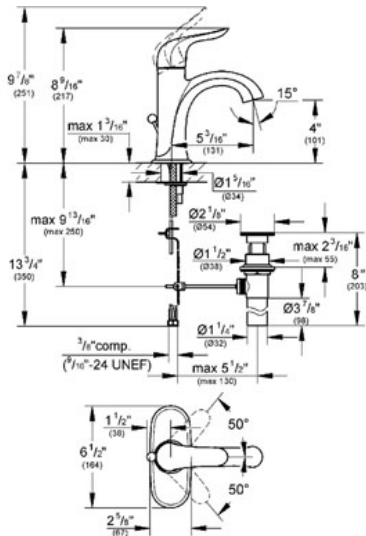

Lavatory Centerset

- GROHE EcoJoy® technology for less water and perfect flow
- GROHE StarLight® finish
- GROHE SilkMove® ceramic cartridge
- Single hole installation
- Metal lever
- Adjustable flow rate limiter
- Adjustable minimum flow rate approx. 1.0 gpm
- Flow control
- Pop-up waste set
- Quick installation system
- Escutcheon
- Stainless Steel Braided Flexible Supplies